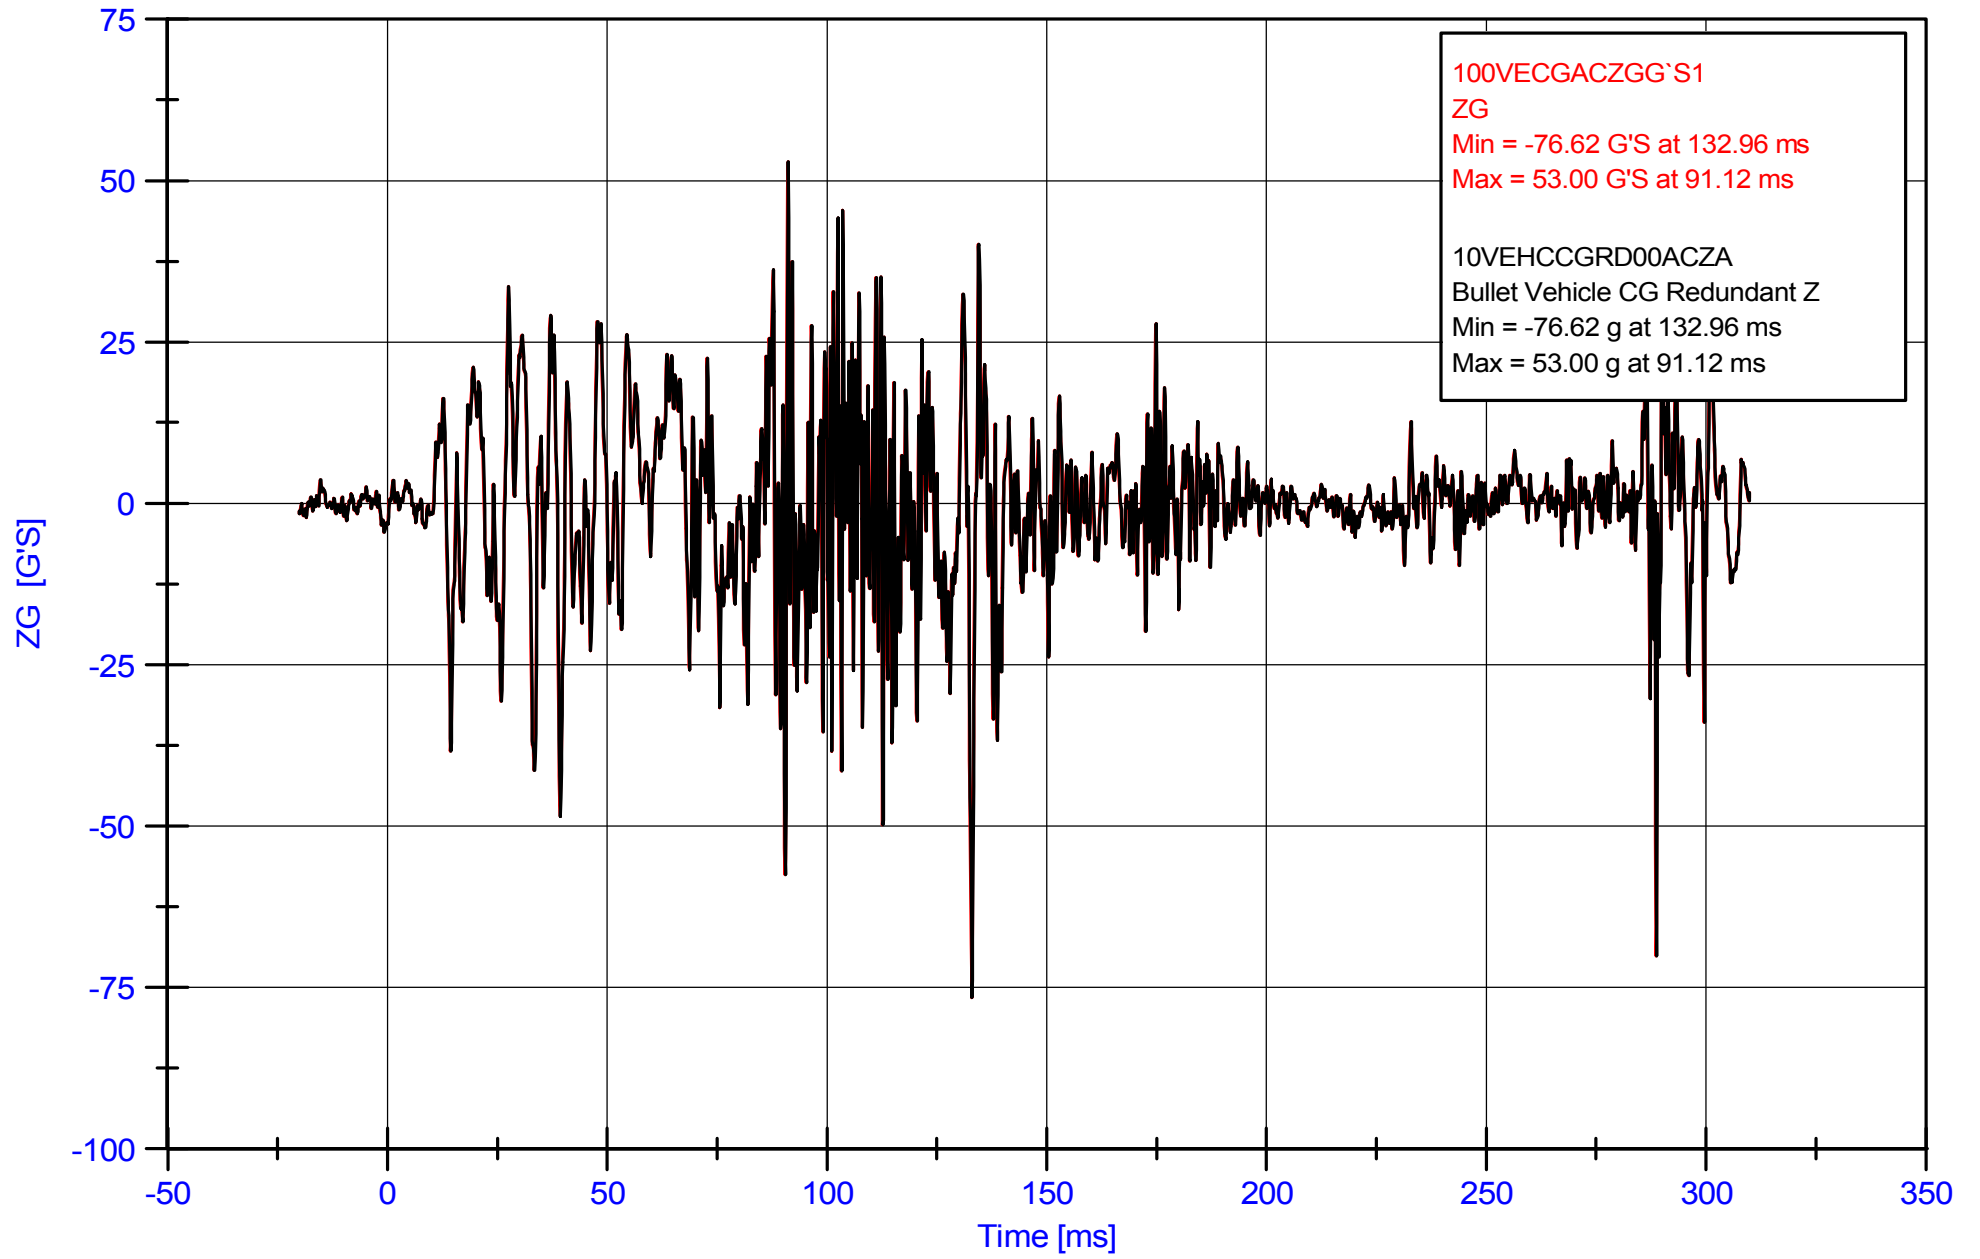

131127

Curve # 6 of 12