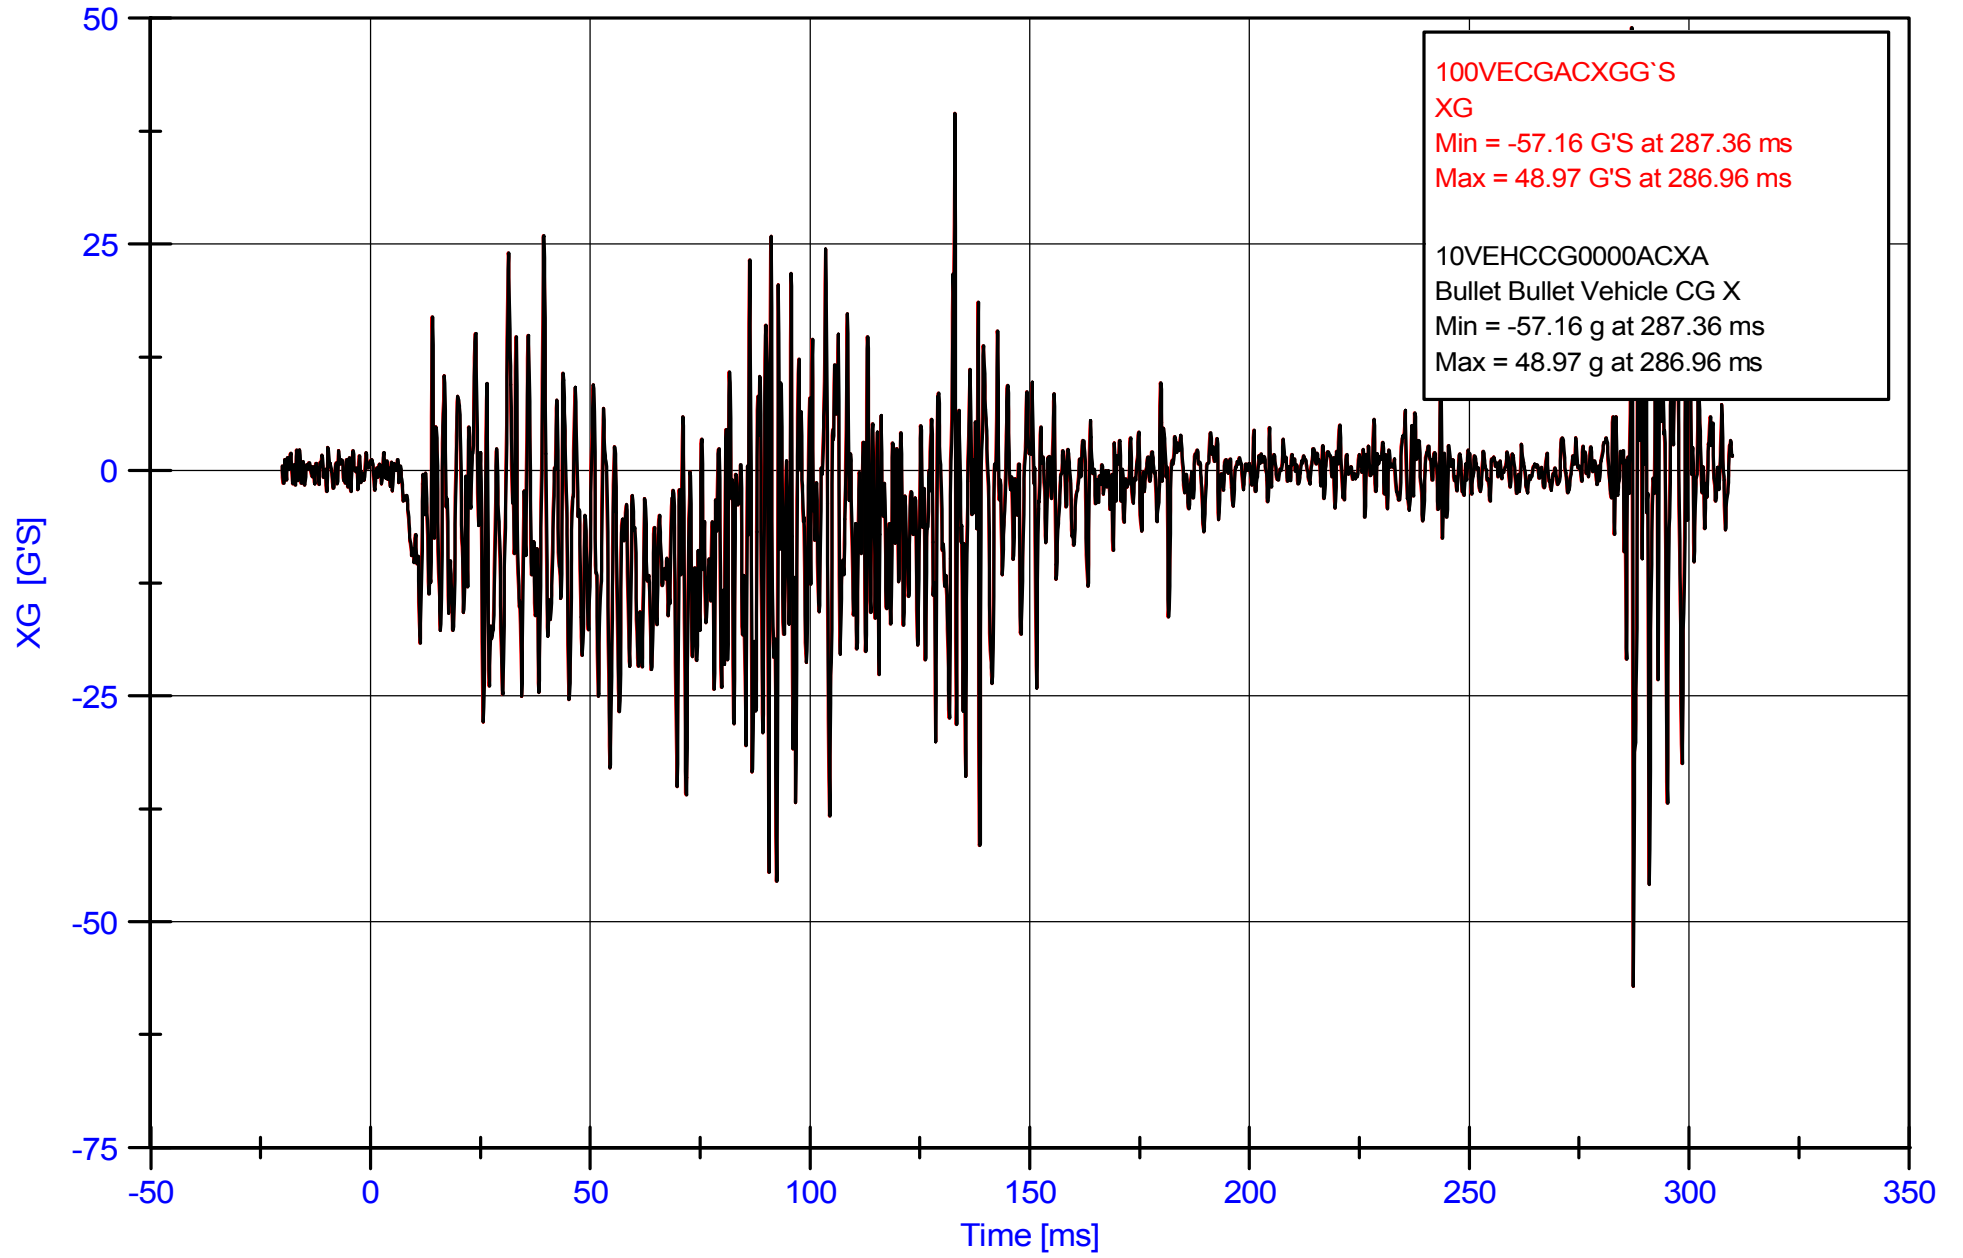

131127

100VECGACXGG'S
XG
Min = -57.16 G'S at 287.36 ms
Max = 48.97 G'S at 286.96 ms
10VEHCCG0000ACXA
Bullet Bullet Vehicle CG X
Min = -57.16 g at 287.36 ms
Max = 48.97 g at 286.96 ms

131127

Curve # 2 of 12