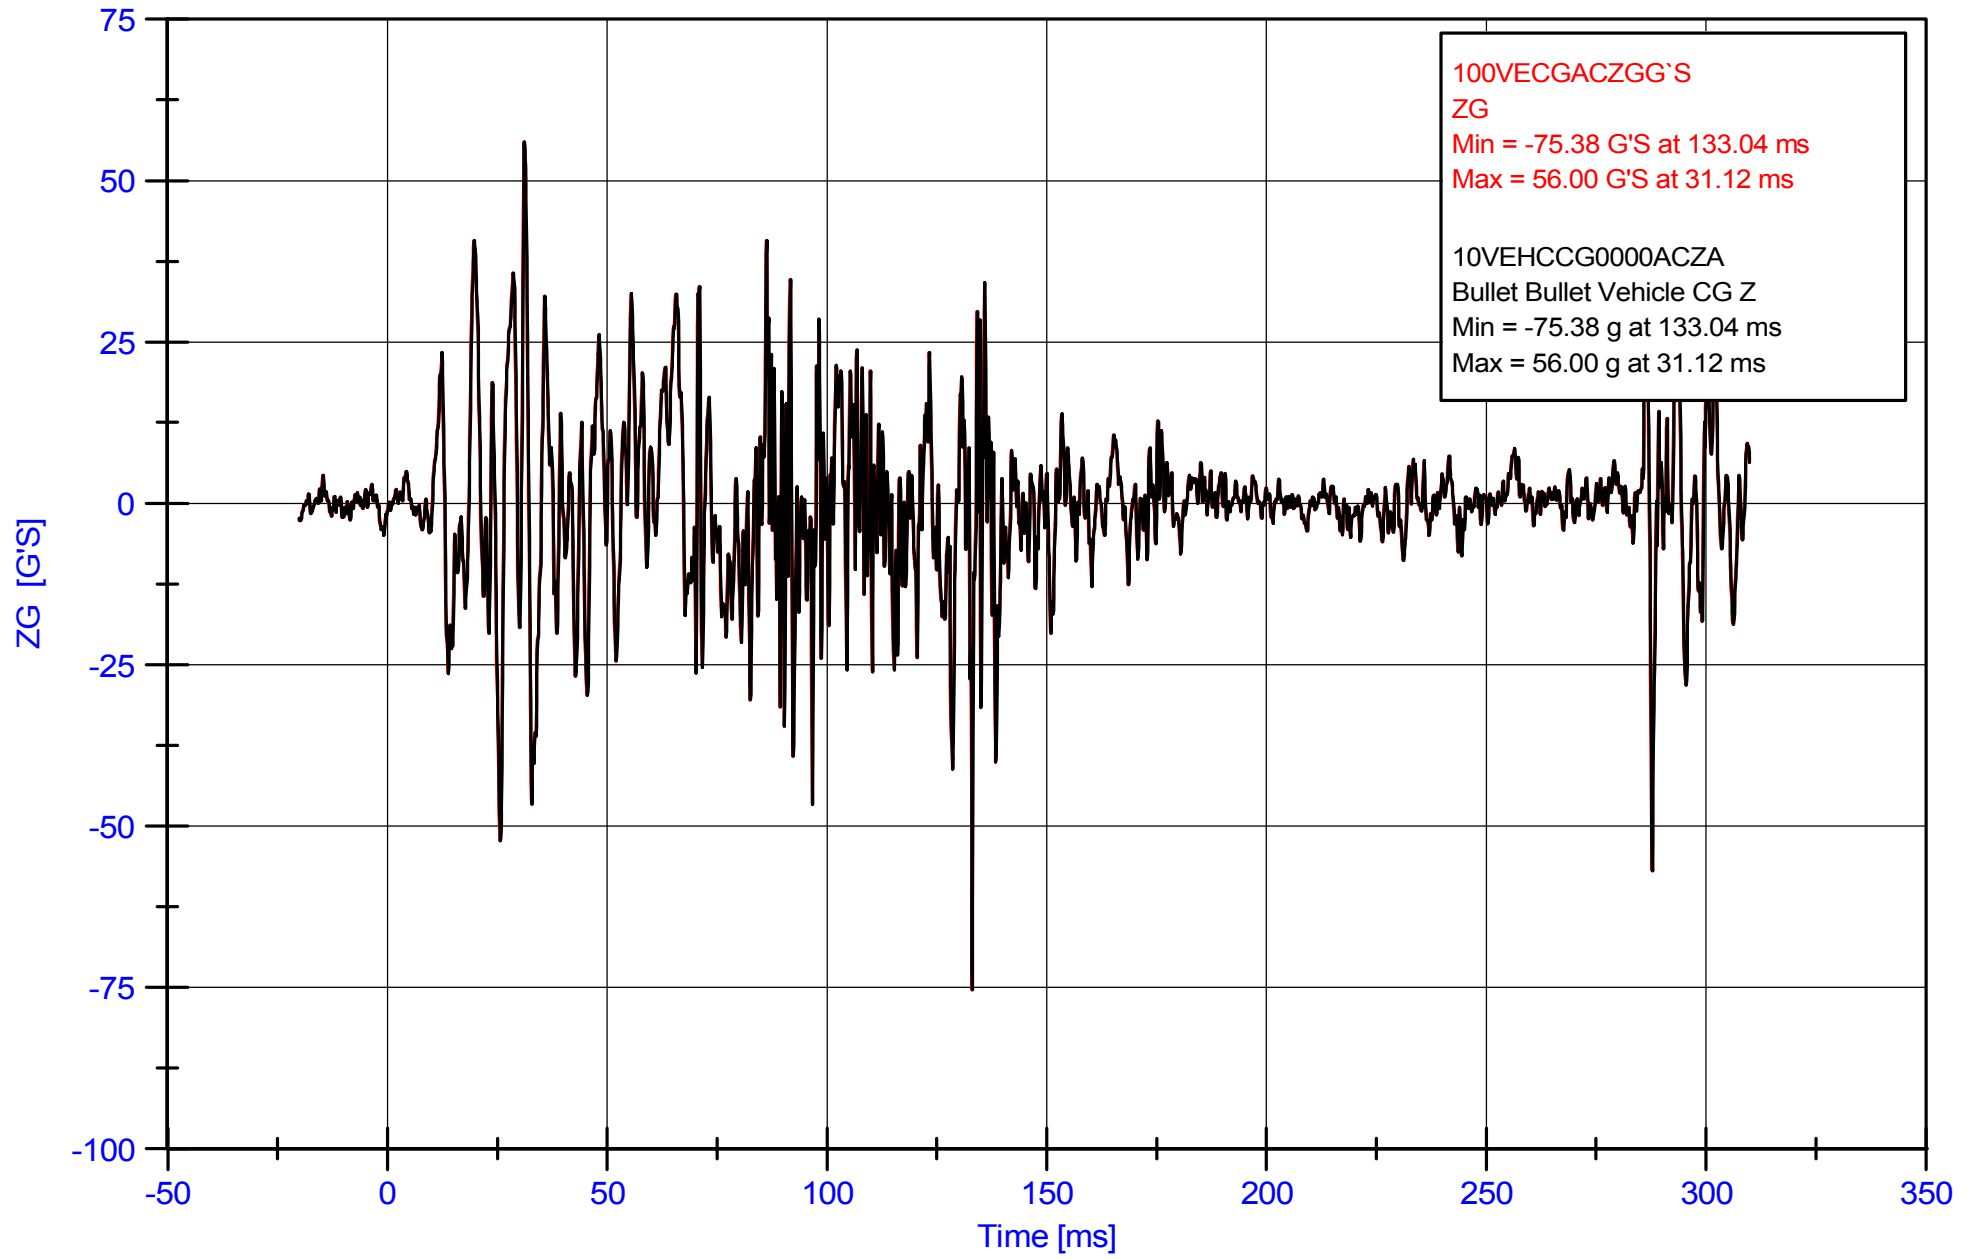

131127

Curve # 3 of 12