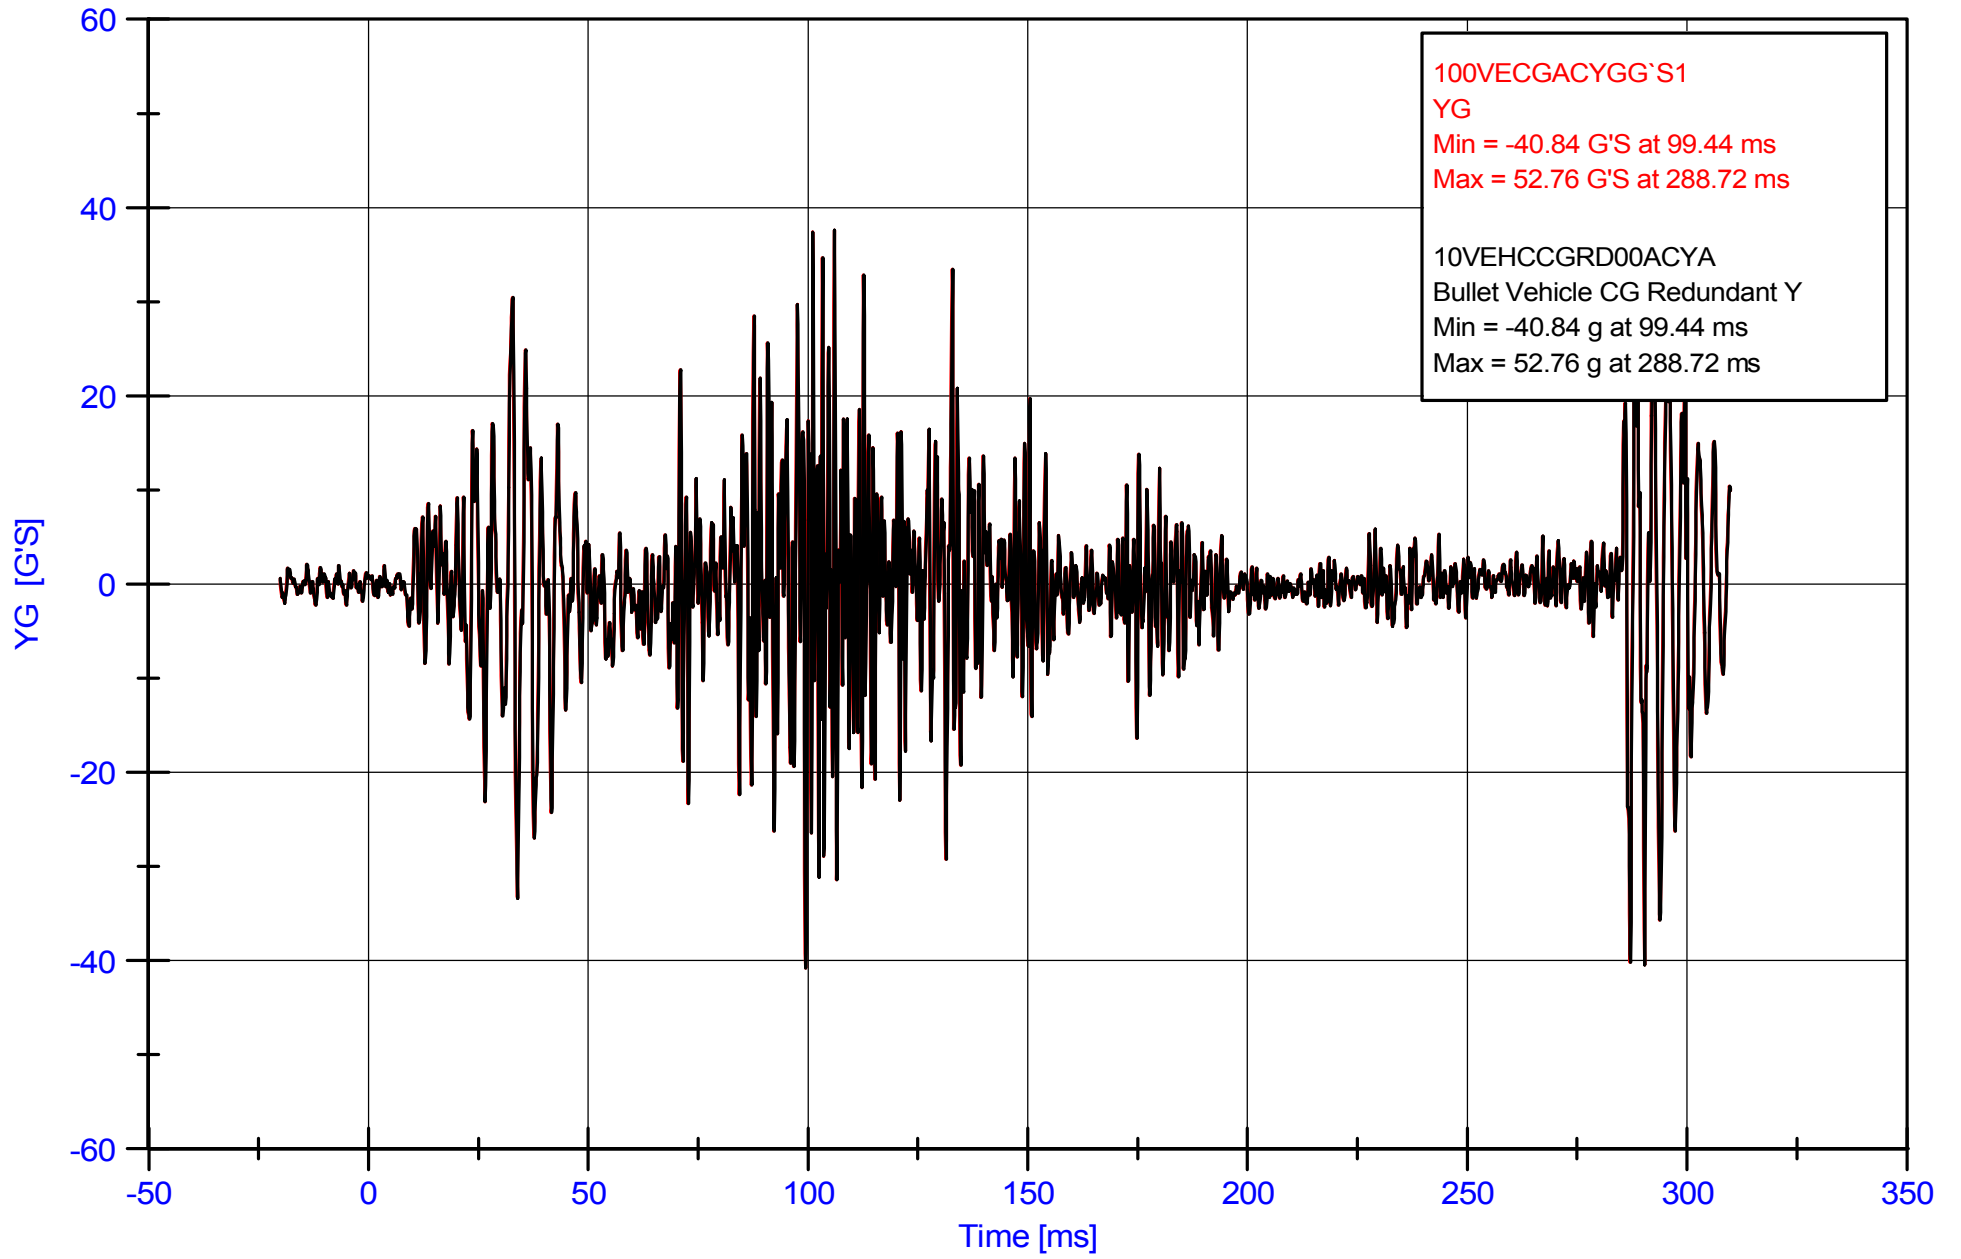

131127

Curve # 5 of 12