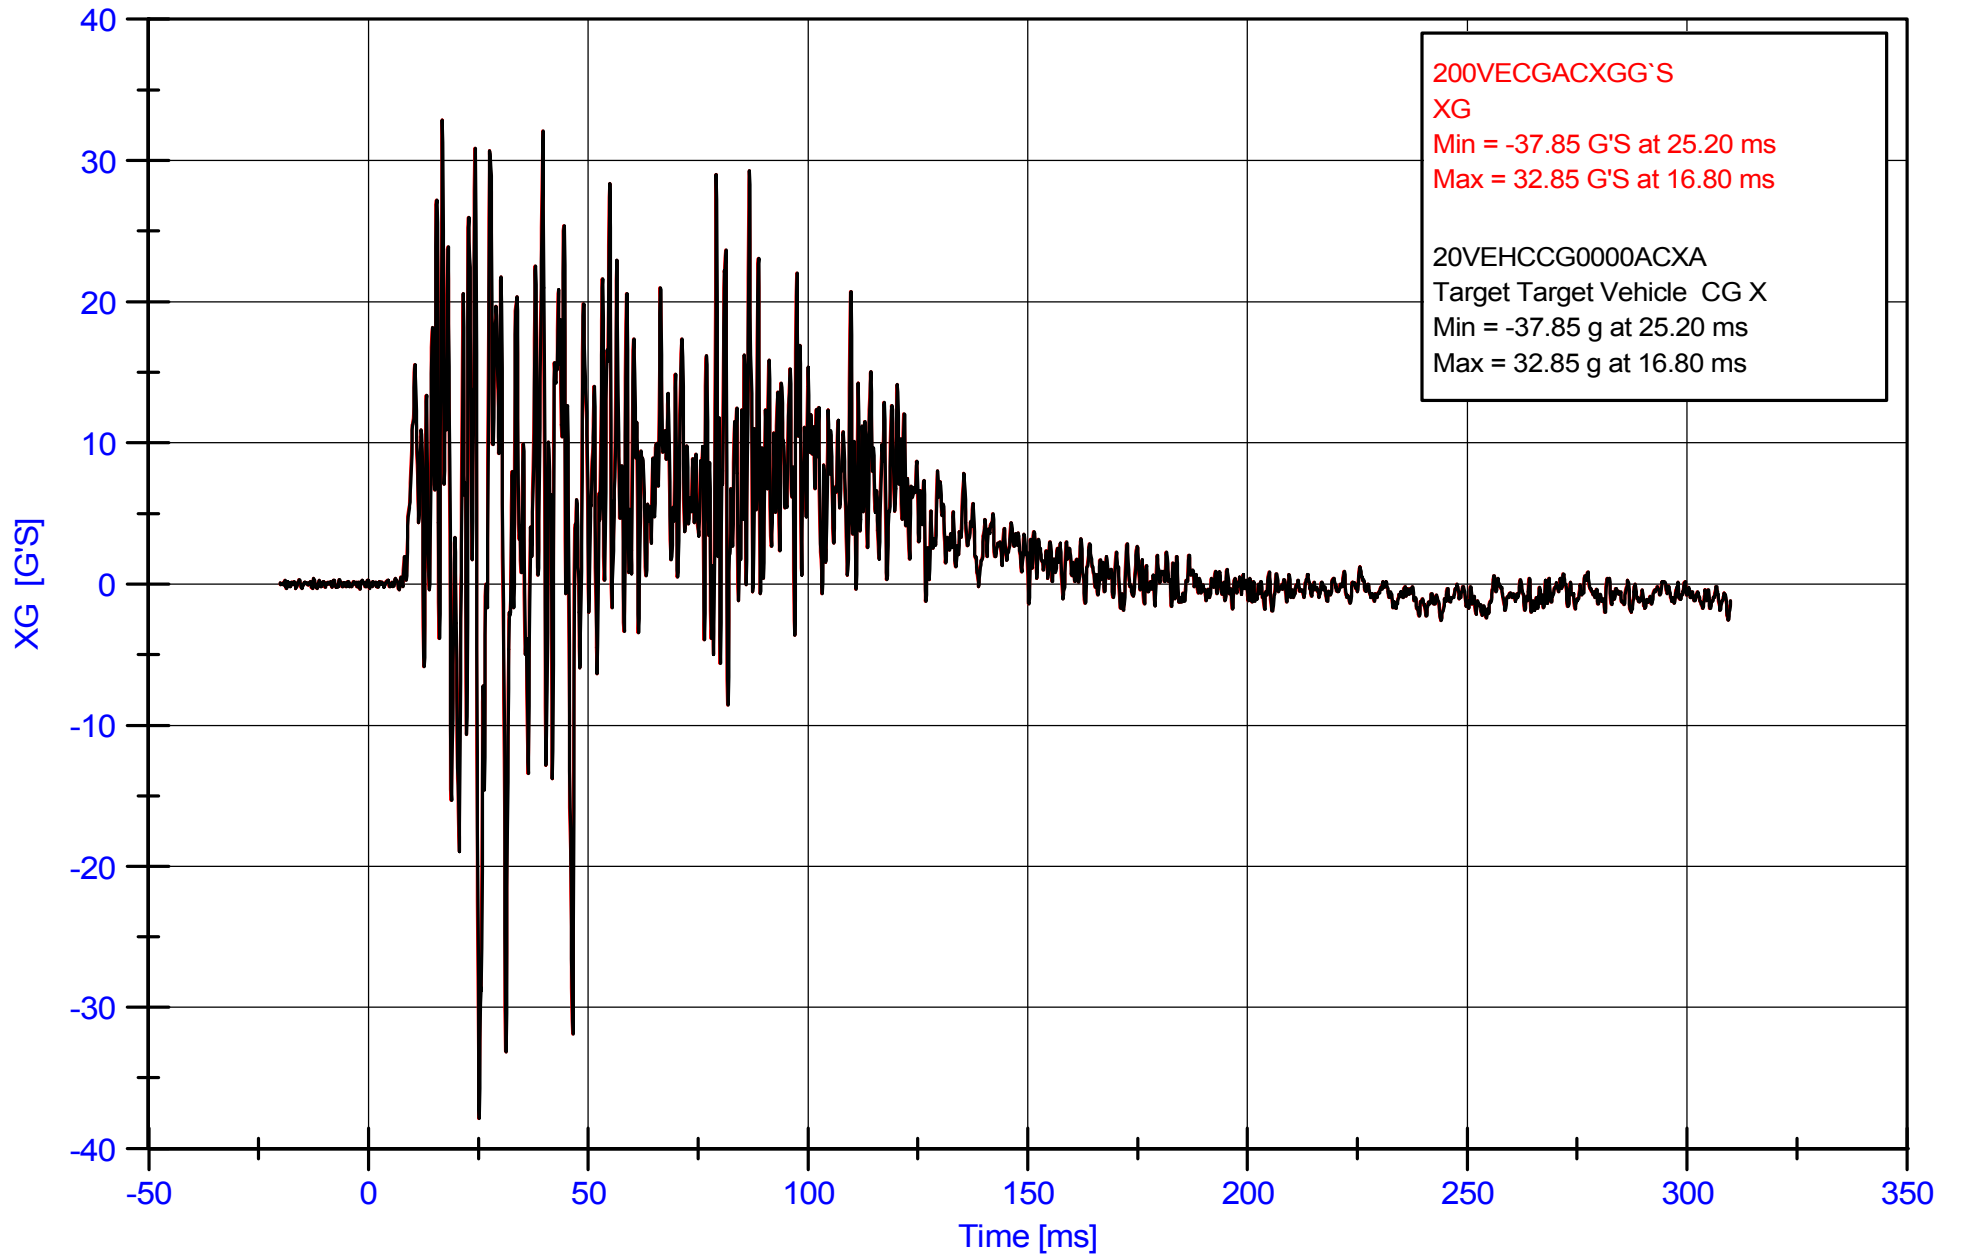

131127

Curve # 7 of 12