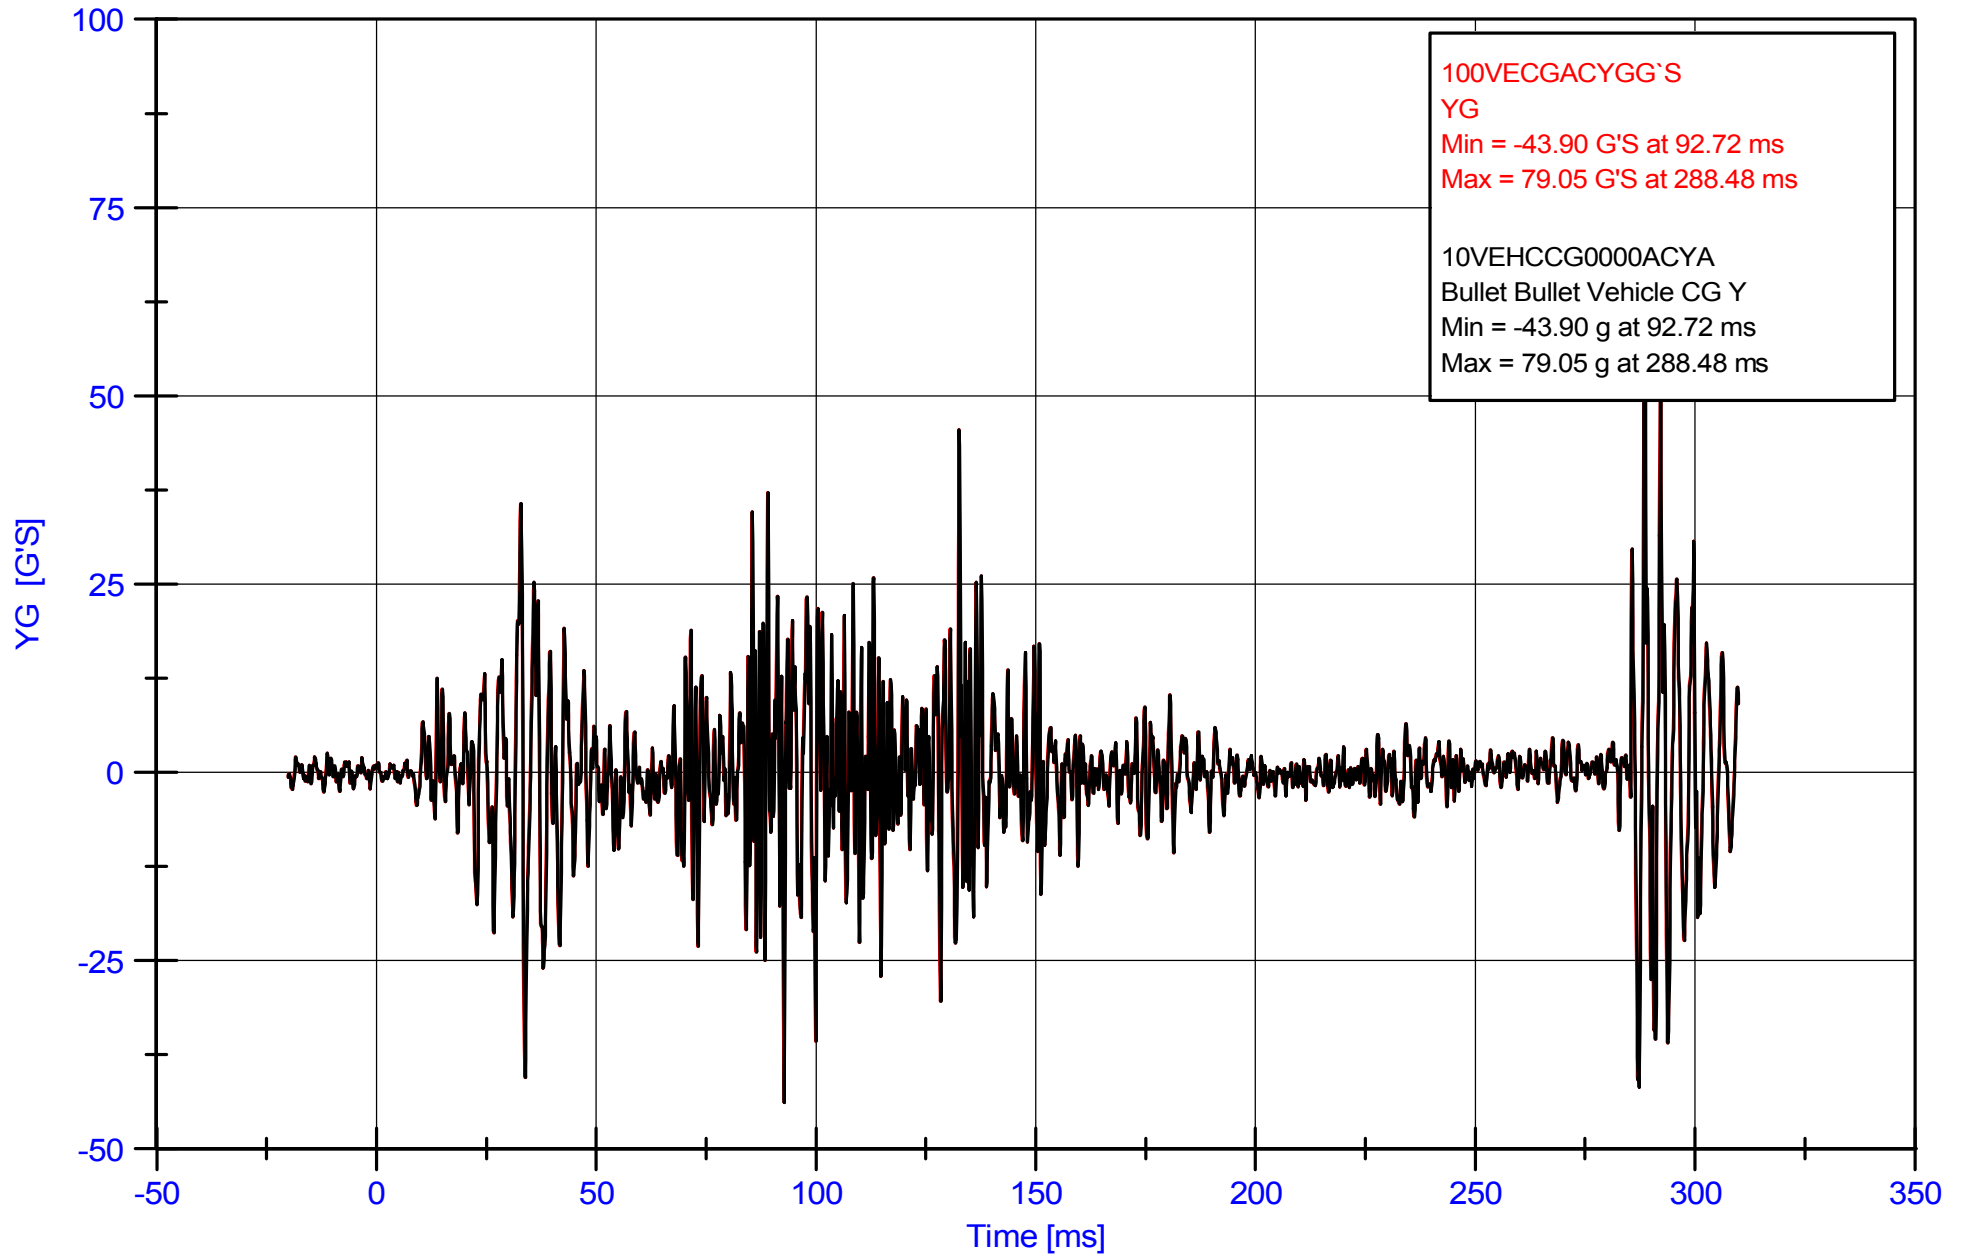

131127

100VECGACXGG'S
XG
Min = -57.16 G'S at 287.36 ms
Max = 48.97 G'S at 286.96 ms
10VEHCCG0000ACXA
Bullet Bullet Vehicle CG X
Min = -57.16 g at 287.36 ms
Max = 48.97 g at 286.96 ms

131127

Curve # 2 of 12