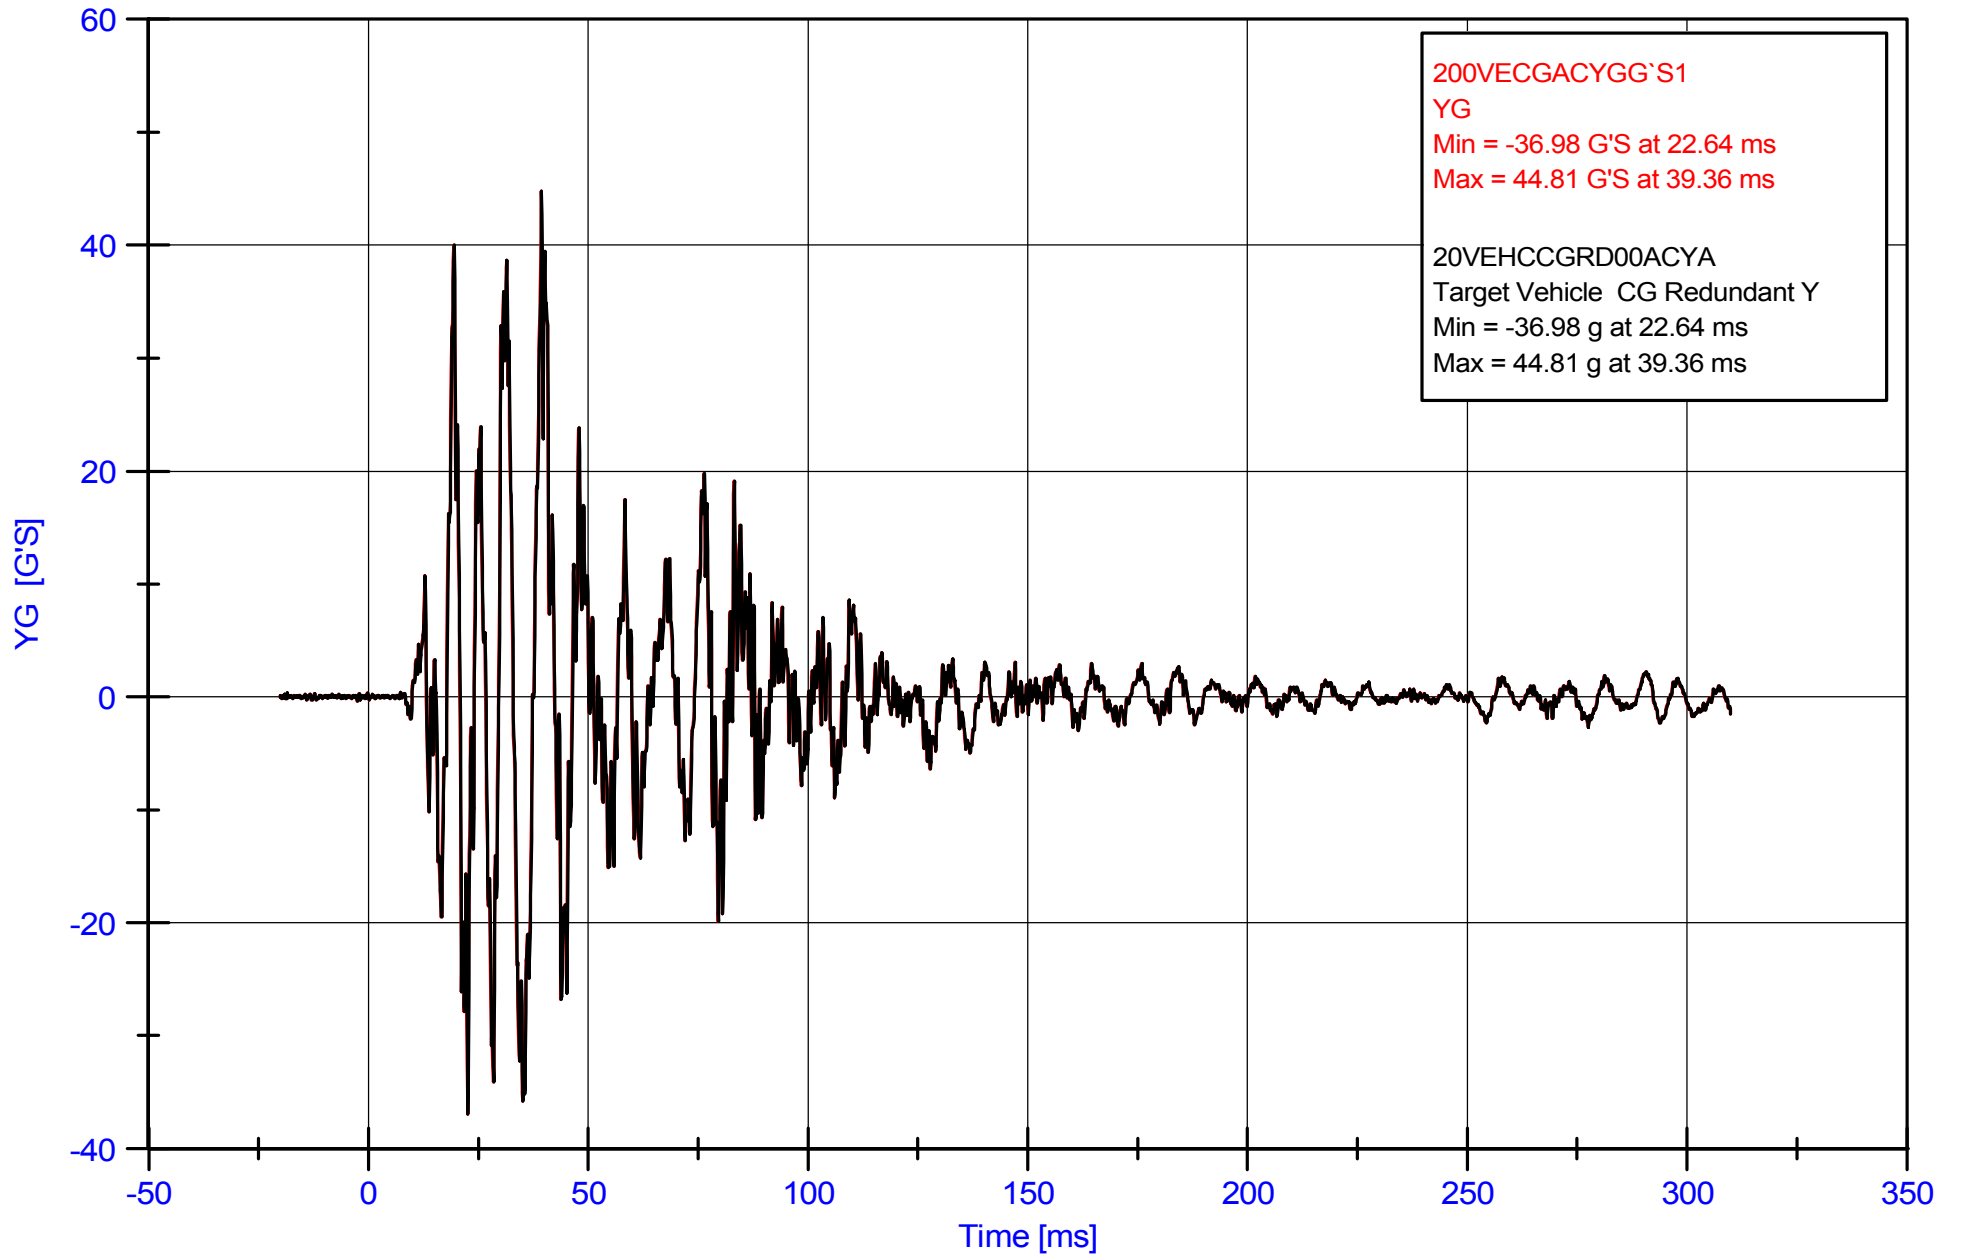

131127

Curve # 11 of 12