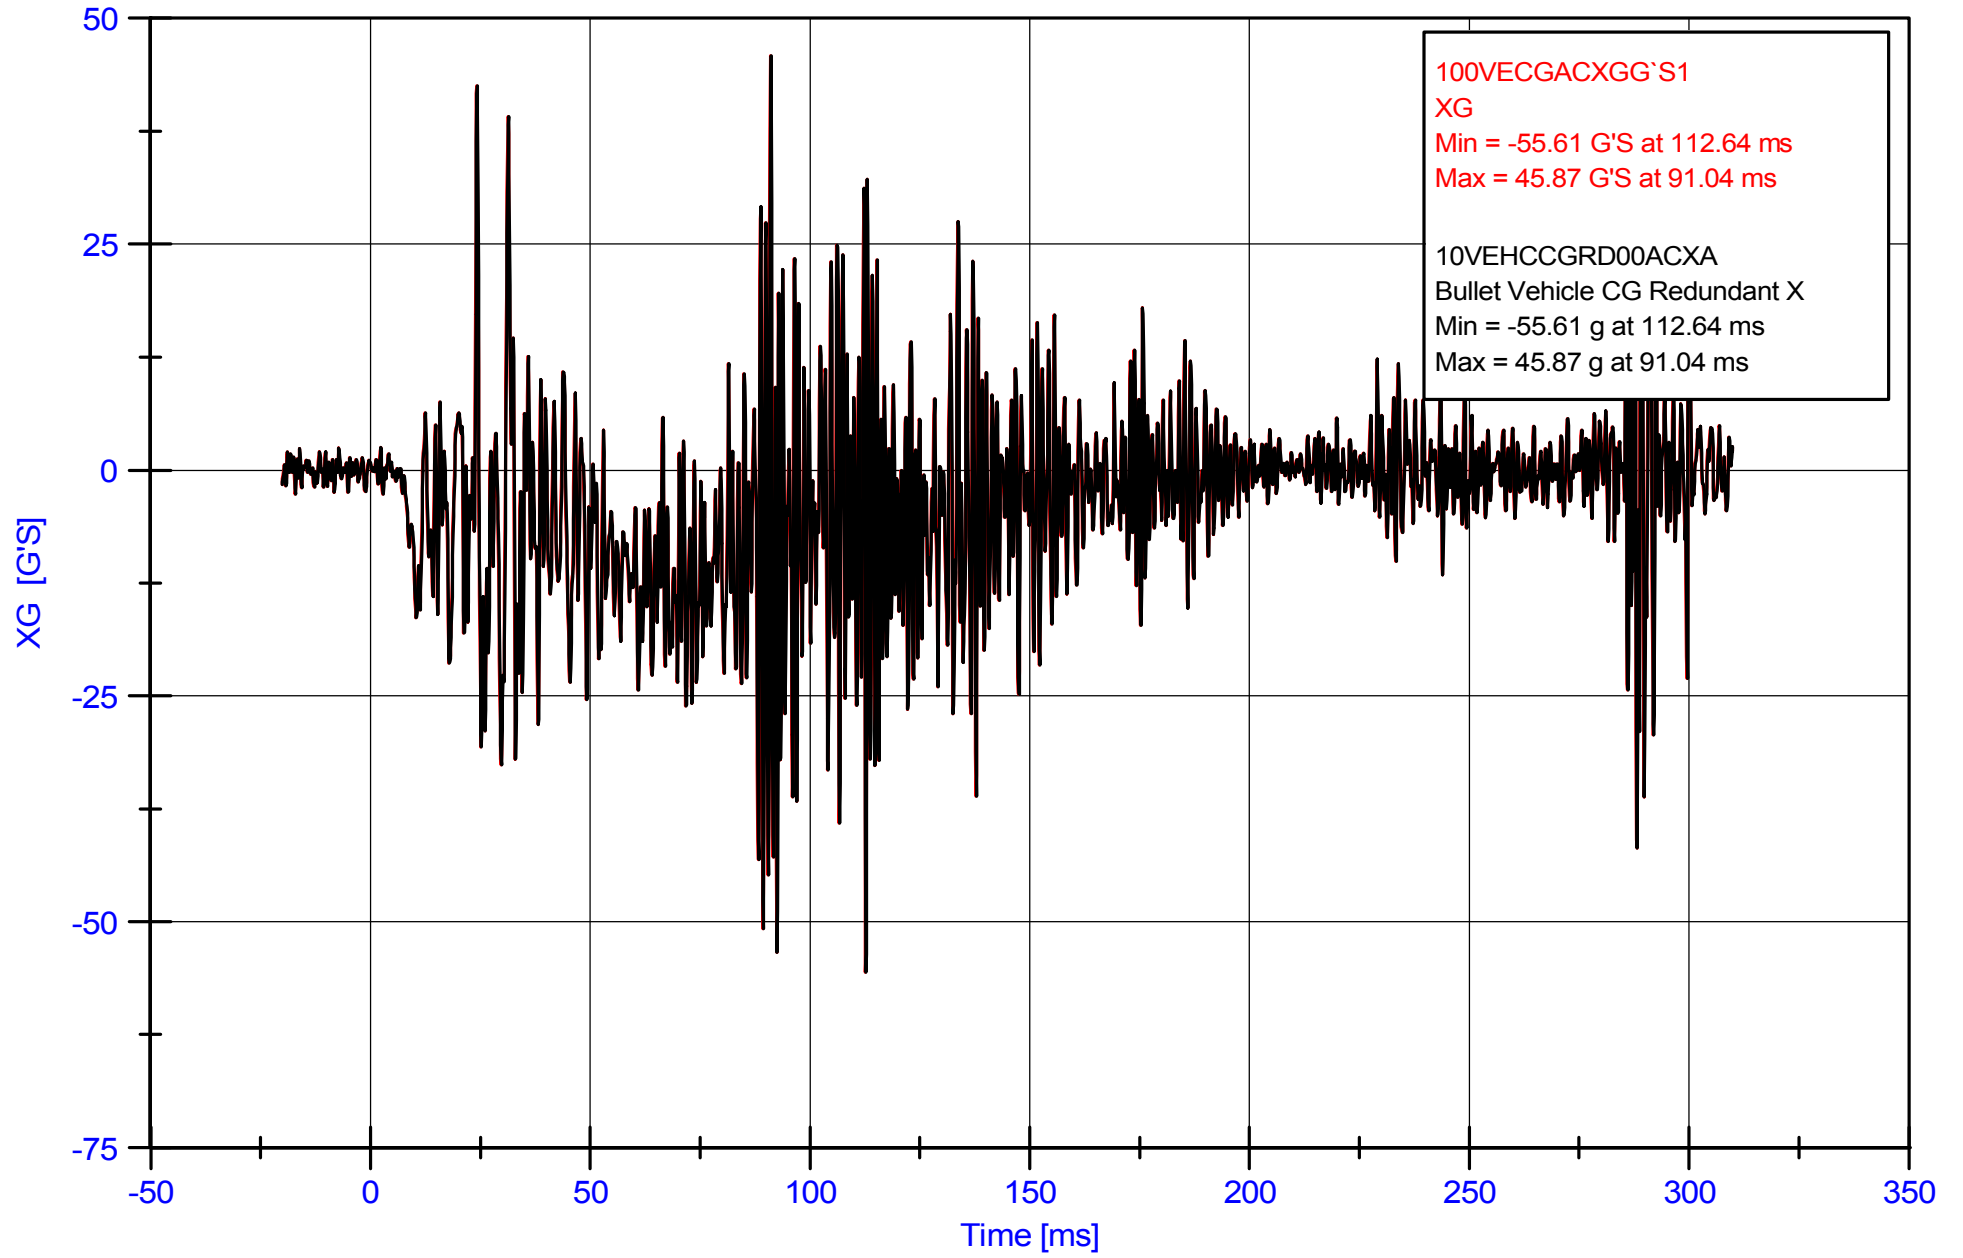

131127

Curve # 4 of 12