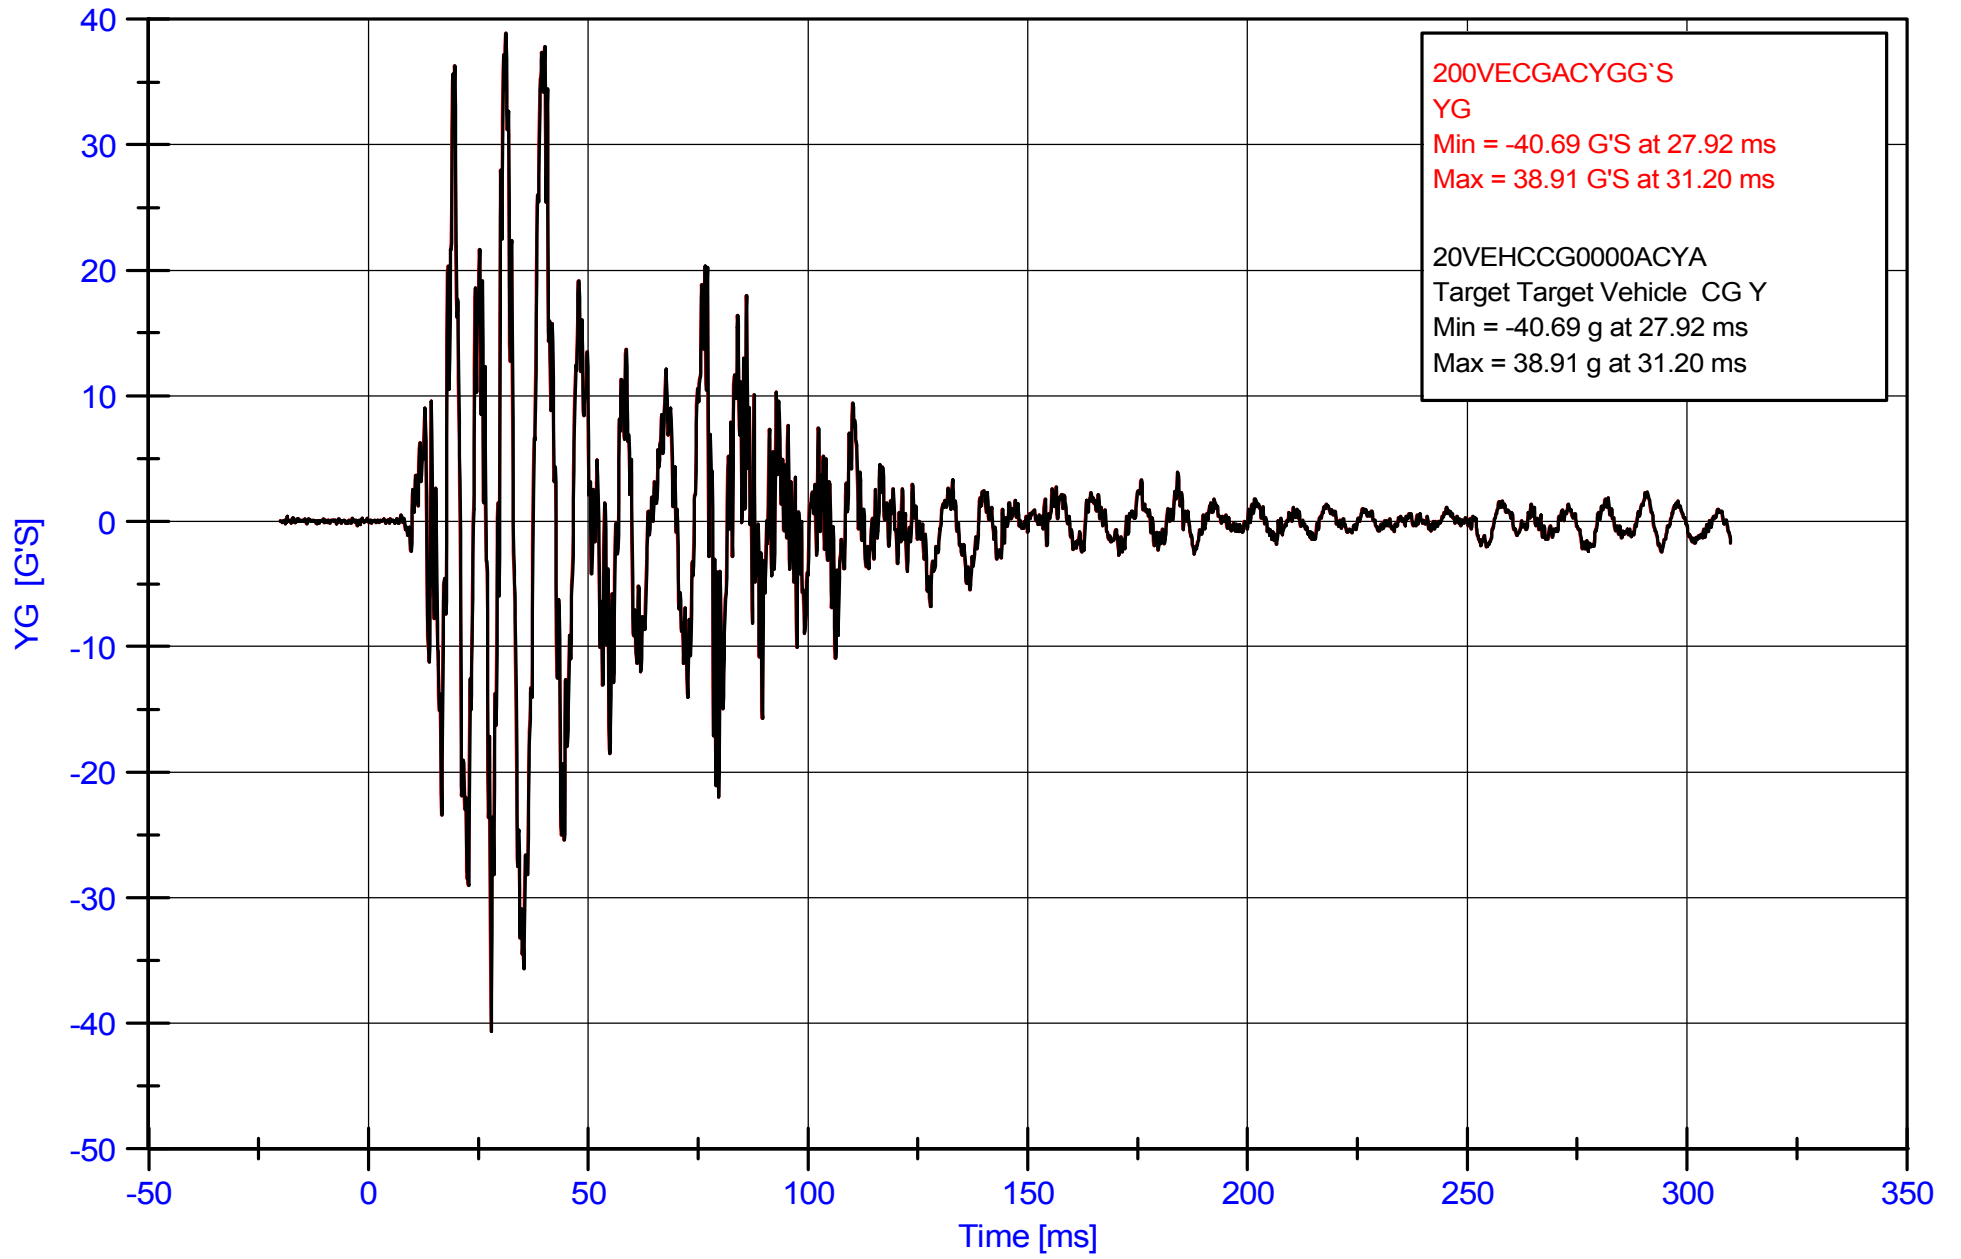

131127

Curve # 8 of 12