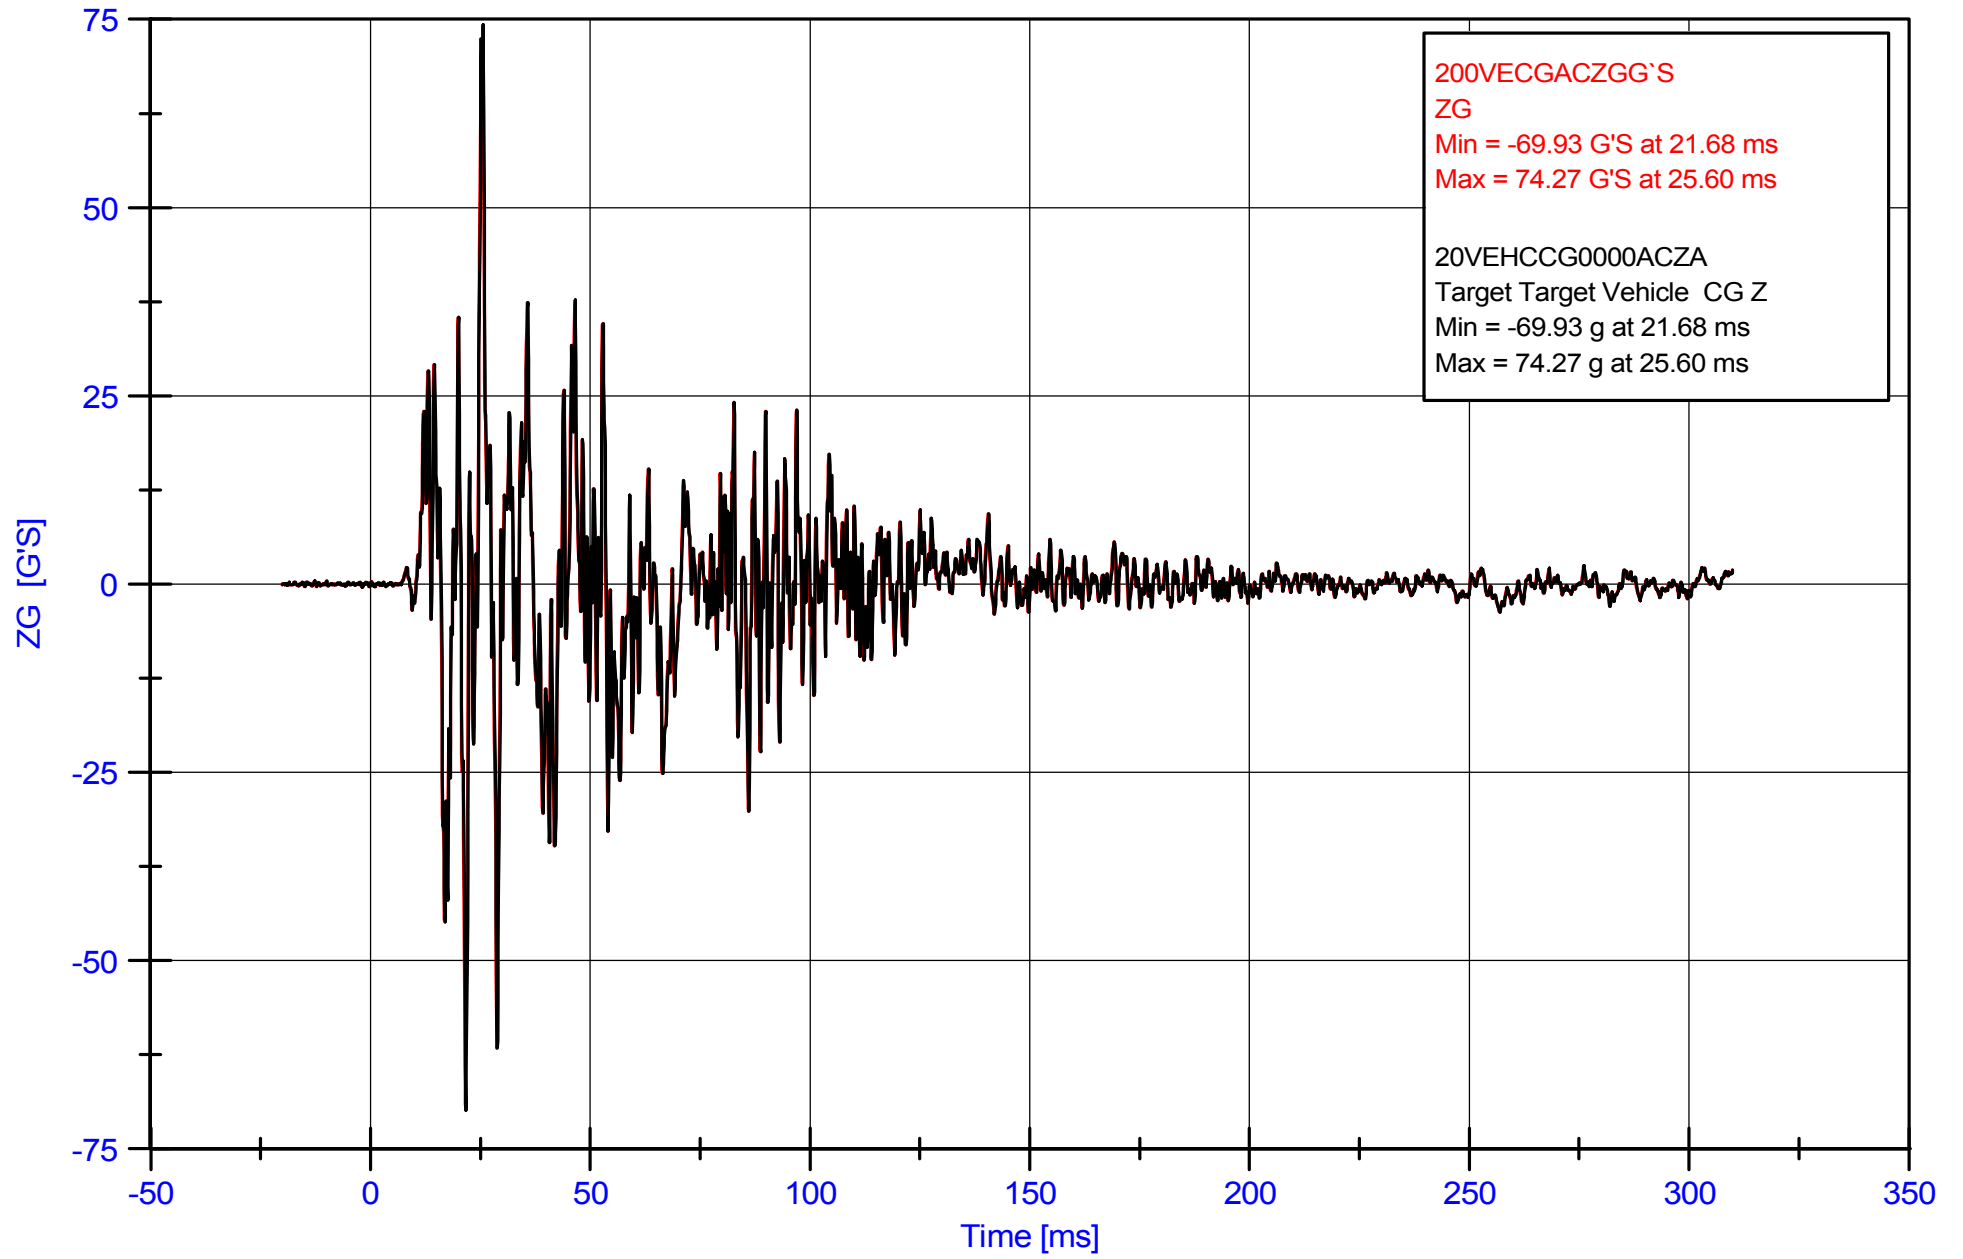

131127

Curve # 9 of 12