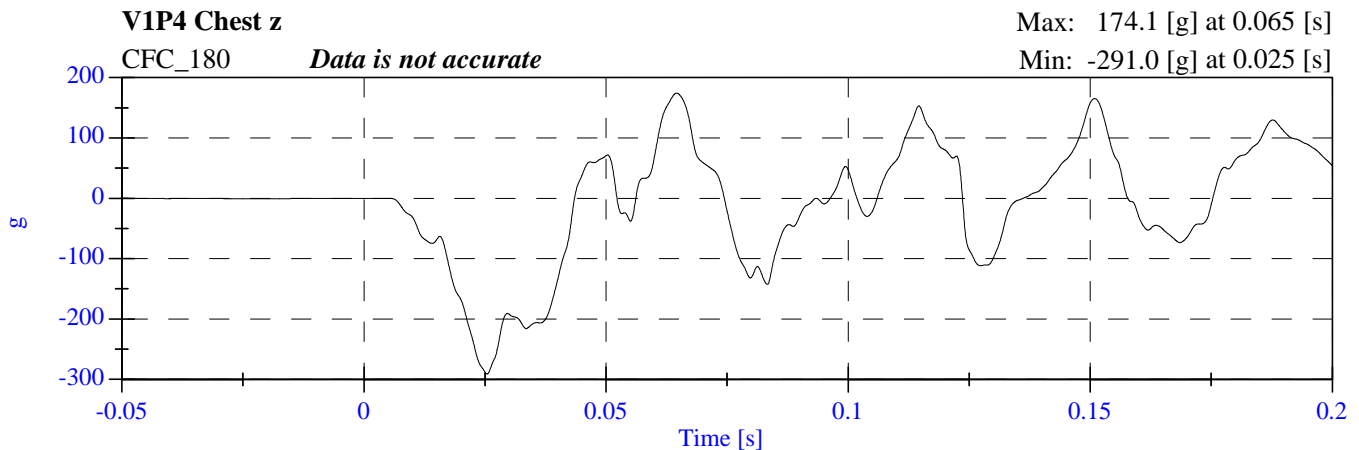

2007 NCAP Opt Test 1 2008 Ford Escape F80201 - June 28, 2007