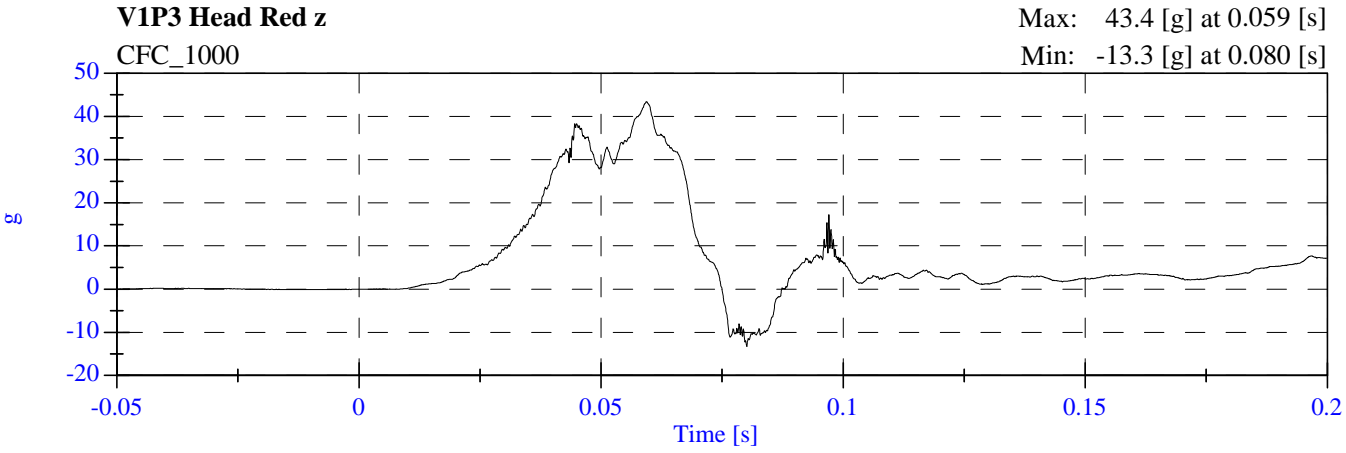

# 2007 NCAP Opt Test 1 2008 Ford Escape F80201 - June 28, 2007

**2007 NCAP Opt Test 1 2008 Ford Escape  
F80201 - June 28, 2007**