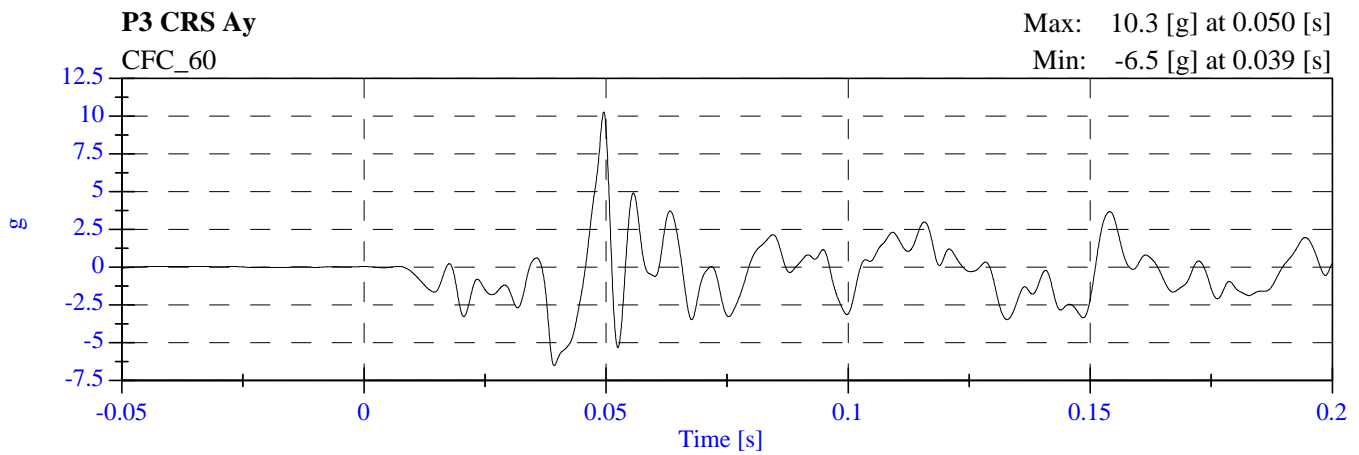

2007 NCAP Opt Test 1 2008 Ford Escape F80201 - June 28, 2007