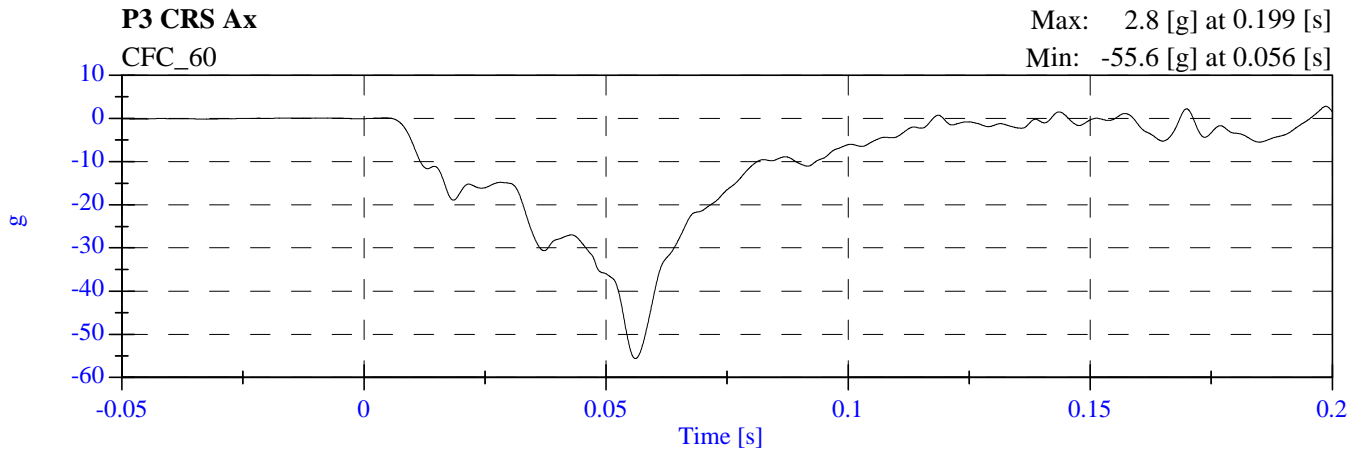

2007 NCAP Opt Test 1 2008 Ford Escape F80201 - June 28, 2007