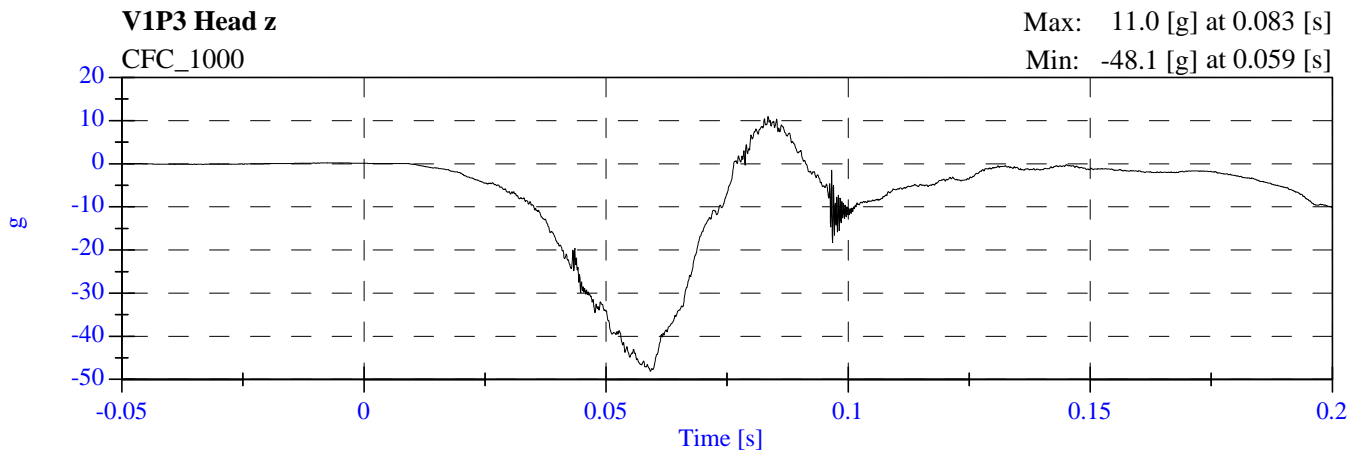

# 2007 NCAP Opt Test 1 2008 Ford Escape F80201 - June 28, 2007

**2007 NCAP Opt Test 1 2008 Ford Escape  
F80201 - June 28, 2007**