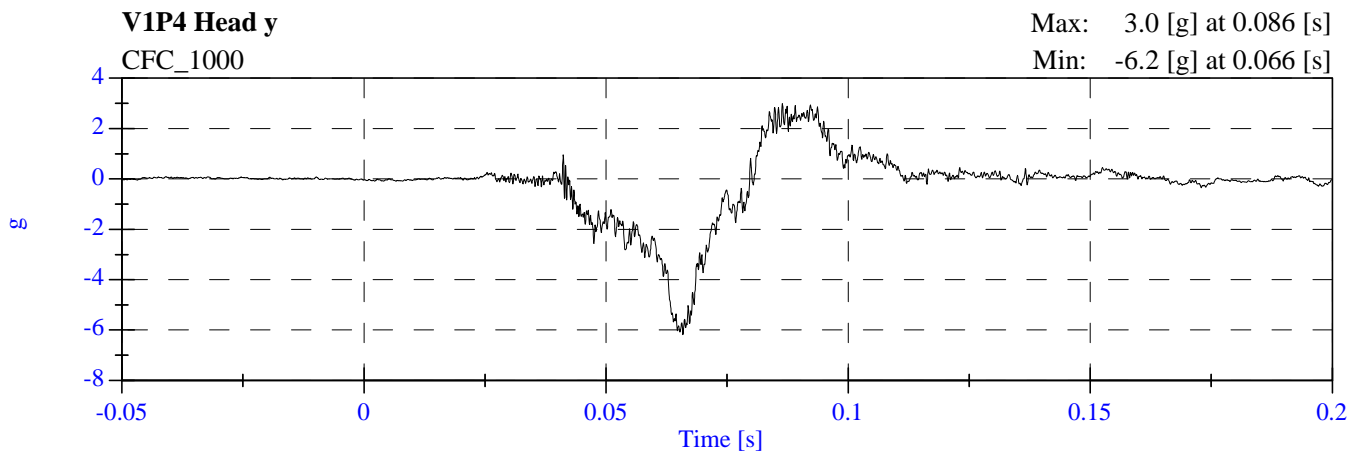

2007 NCAP Opt Test 1 2008 Ford Escape F80201 - June 28, 2007