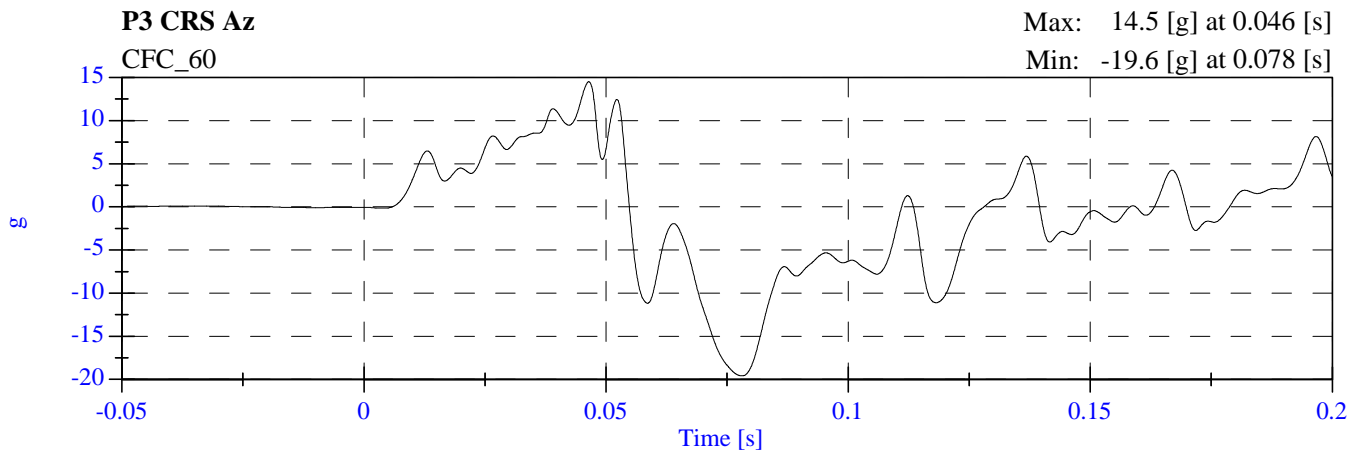

2007 NCAP Opt Test 1 2008 Ford Escape F80201 - June 28, 2007