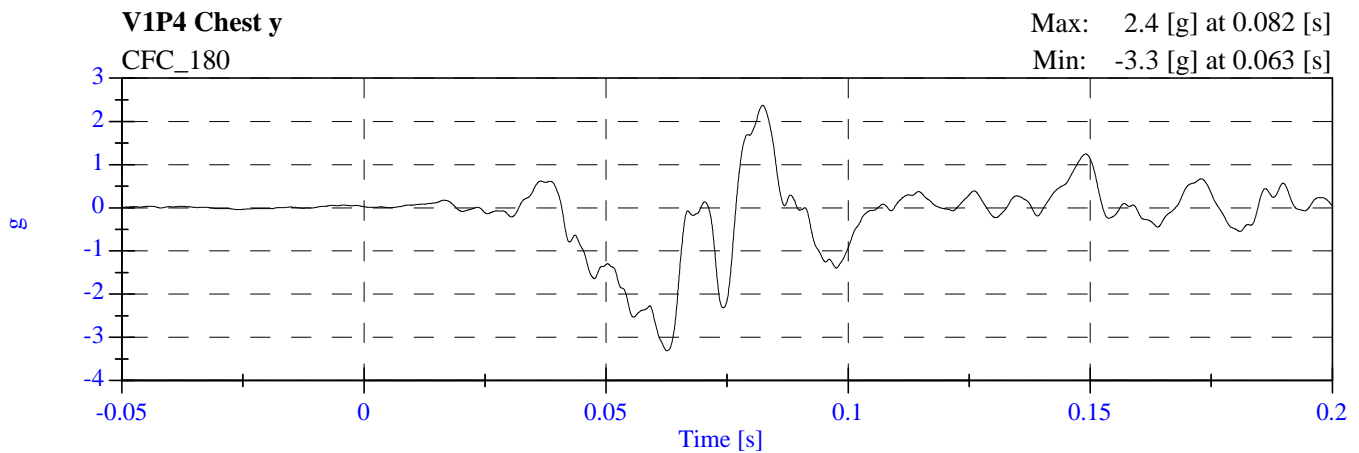

2007 NCAP Opt Test 1 2008 Ford Escape F80201 - June 28, 2007