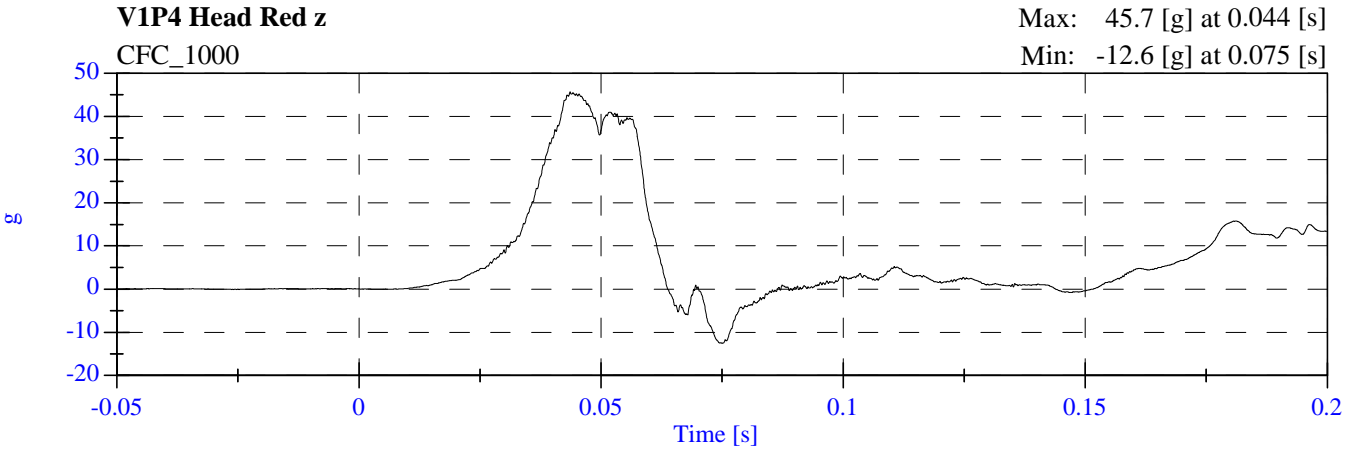

**2007 NCAP Opt Test 1 2008 Ford Escape
F80201 - June 28, 2007**