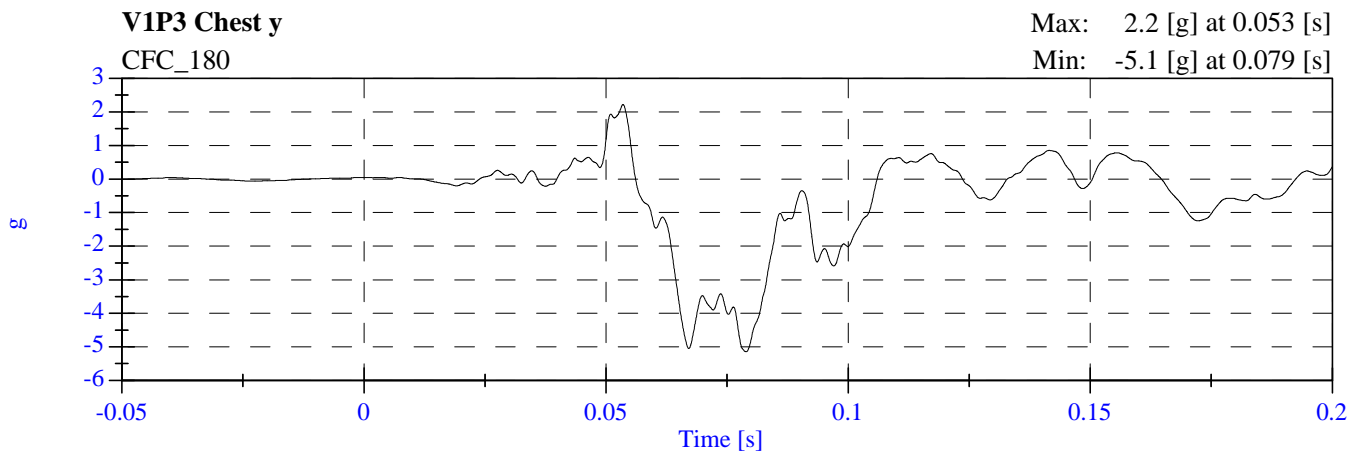

2007 NCAP Opt Test 1 2008 Ford Escape F80201 - June 28, 2007