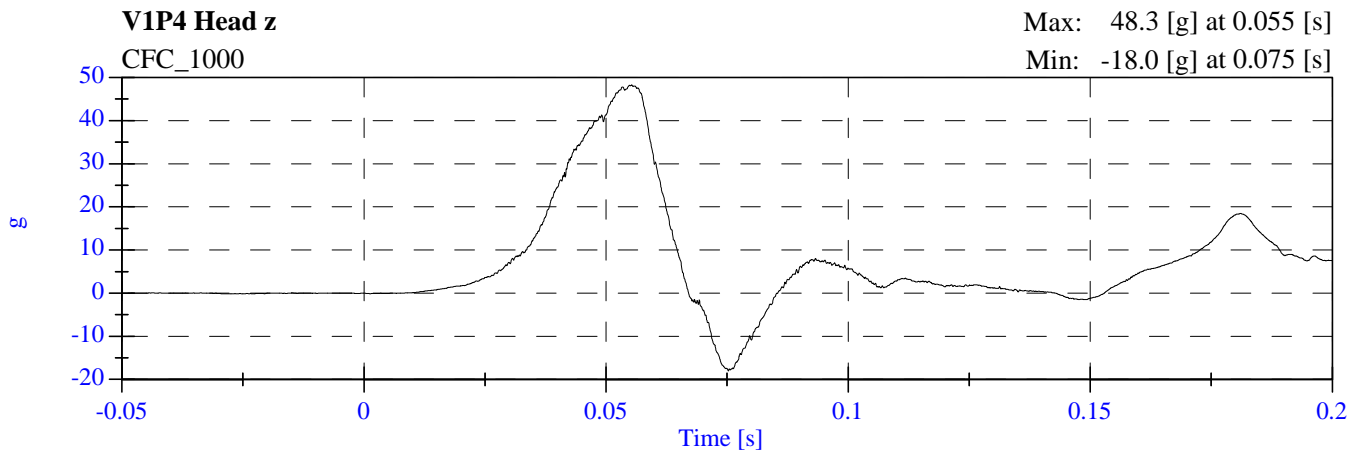

2007 NCAP Opt Test 1 2008 Ford Escape F80201 - June 28, 2007