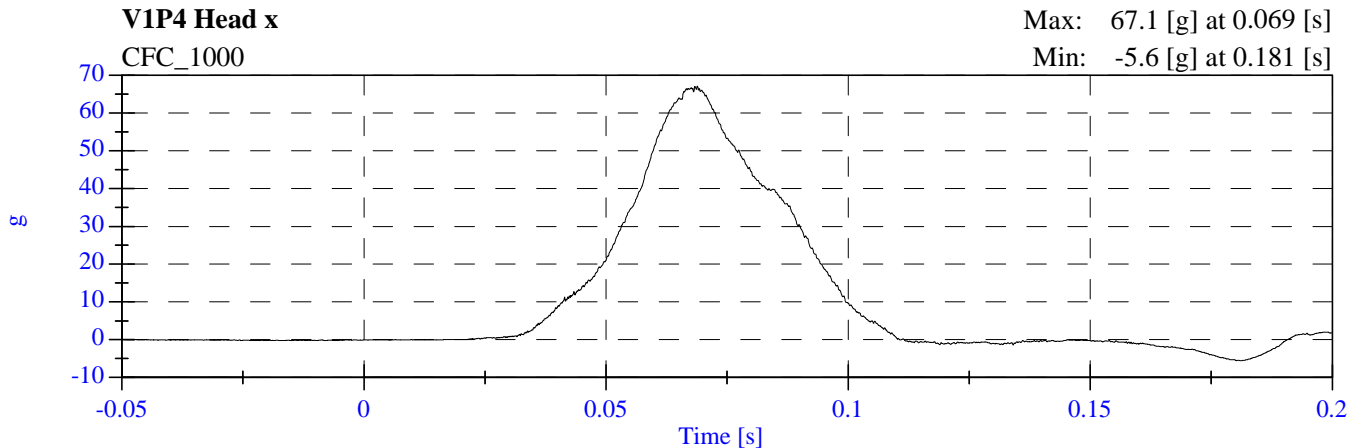

2007 NCAP Opt Test 1 2008 Ford Escape F80201 - June 28, 2007