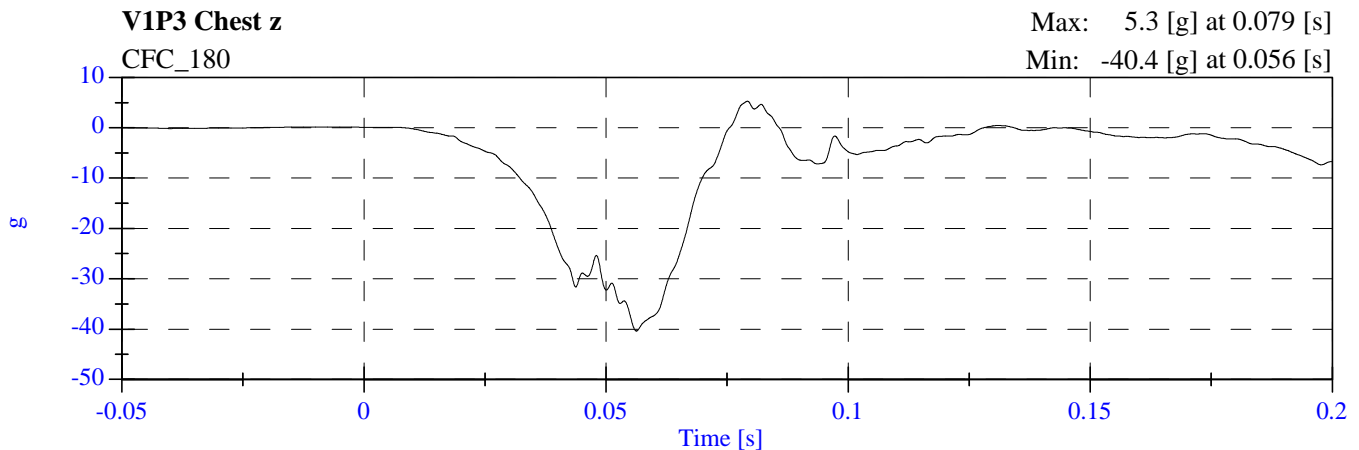

2007 NCAP Opt Test 1 2008 Ford Escape F80201 - June 28, 2007