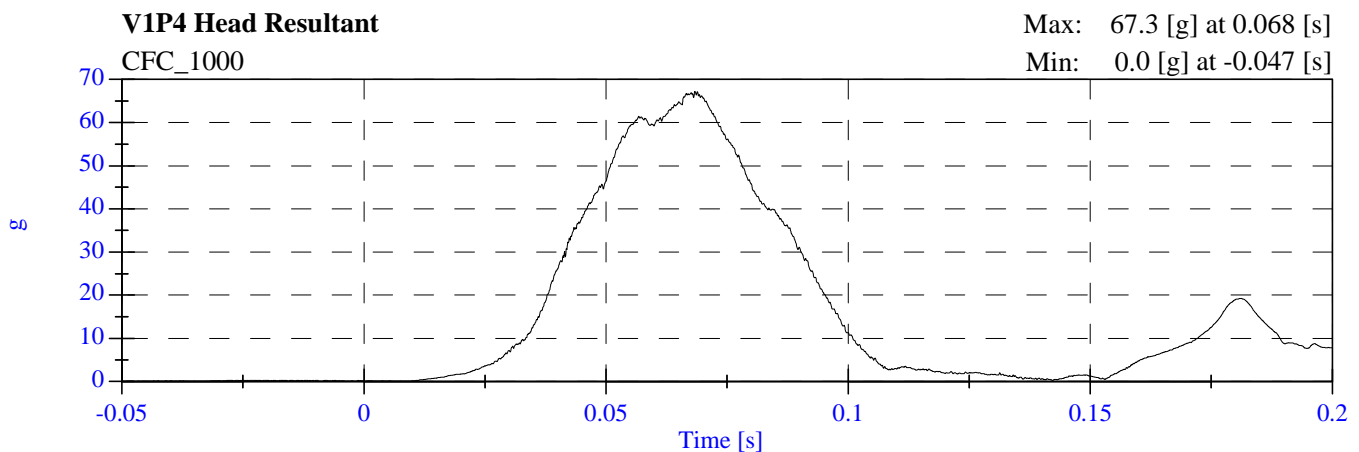

2007 NCAP Opt Test 1 2008 Ford Escape F80201 - June 28, 2007