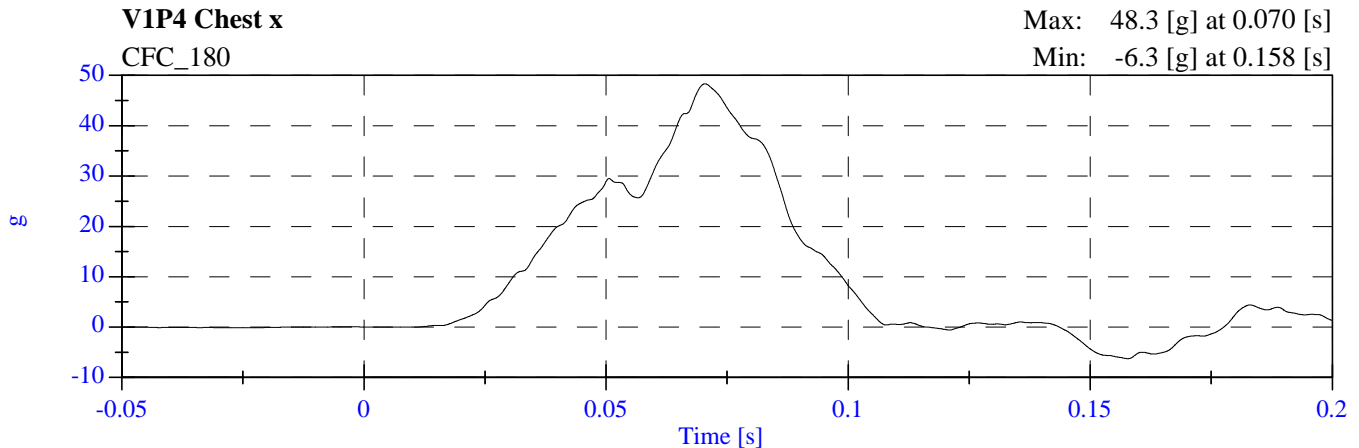

2007 NCAP Opt Test 1 2008 Ford Escape F80201 - June 28, 2007