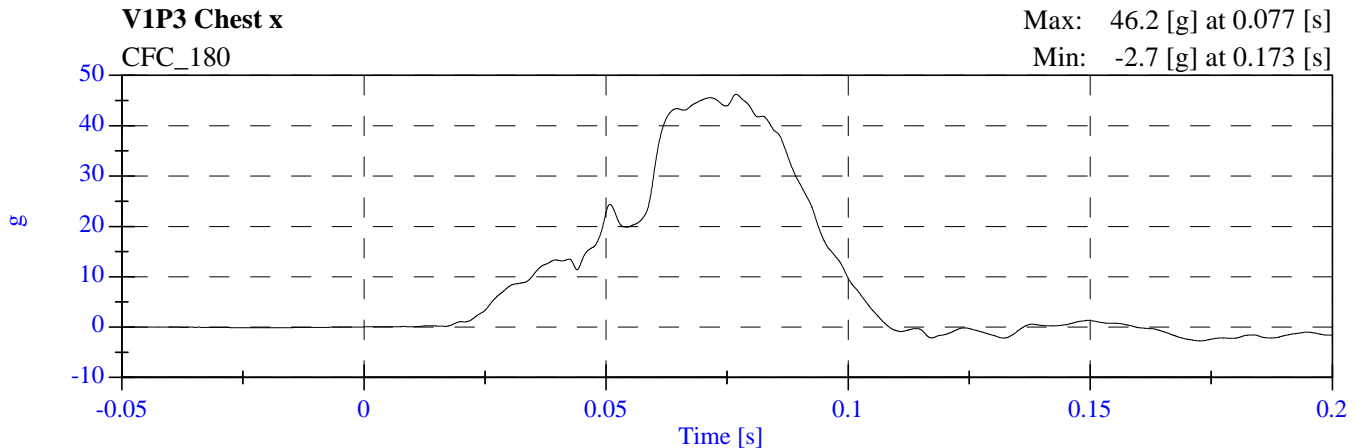

2007 NCAP Opt Test 1 2008 Ford Escape F80201 - June 28, 2007