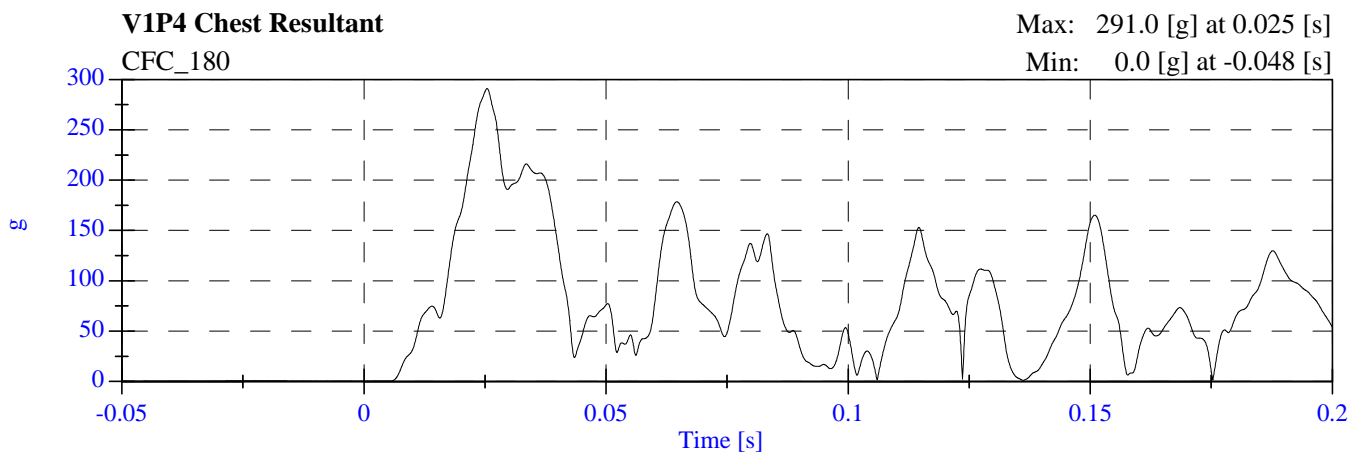

2007 NCAP Opt Test 1 2008 Ford Escape F80201 - June 28, 2007