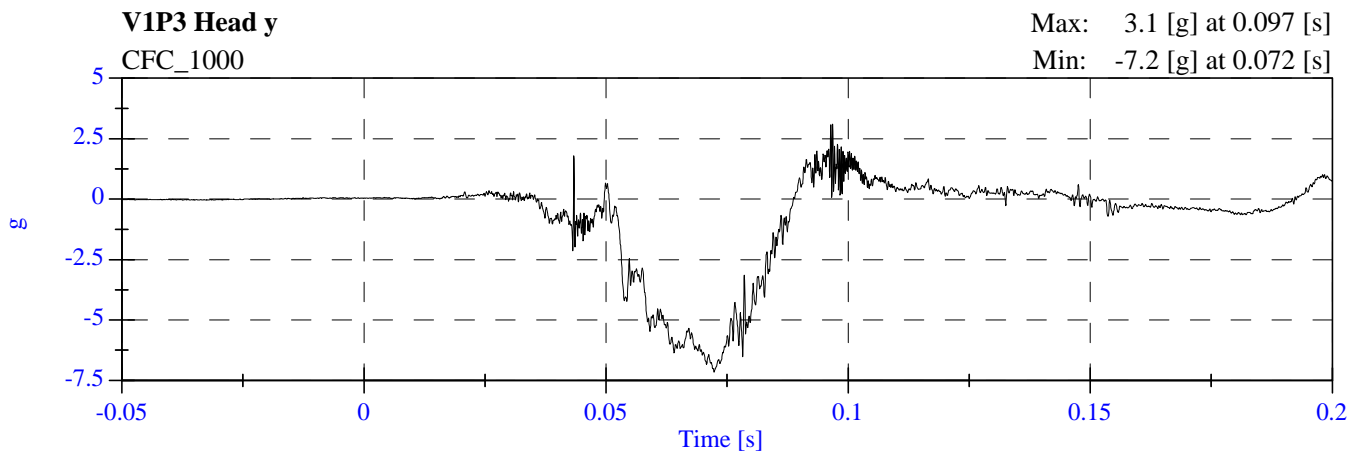

# 2007 NCAP Opt Test 1 2008 Ford Escape F80201 - June 28, 2007

**2007 NCAP Opt Test 1 2008 Ford Escape  
F80201 - June 28, 2007**