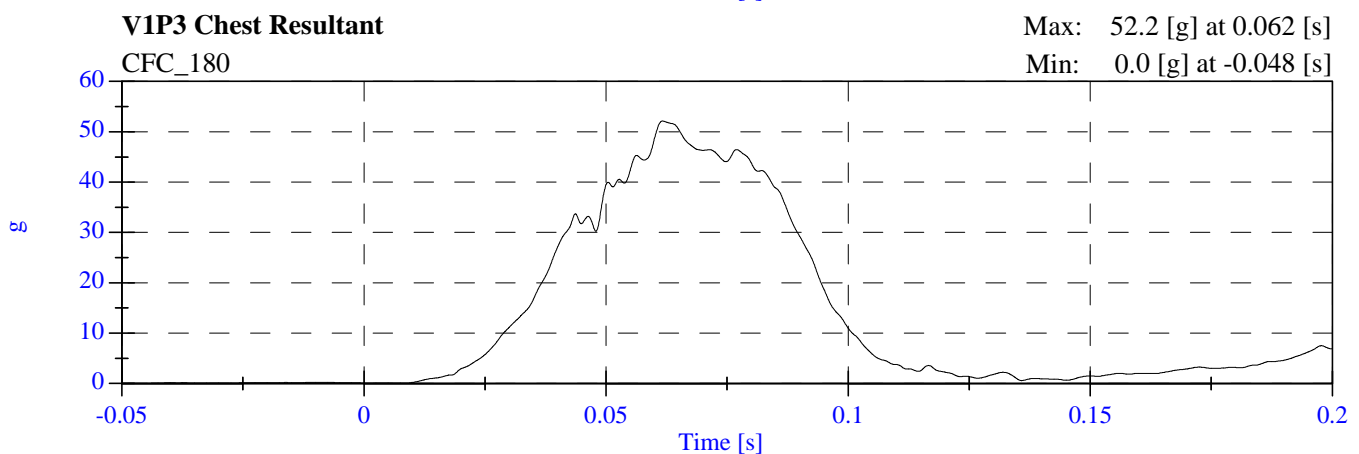

2007 NCAP Opt Test 1 2008 Ford Escape F80201 - June 28, 2007