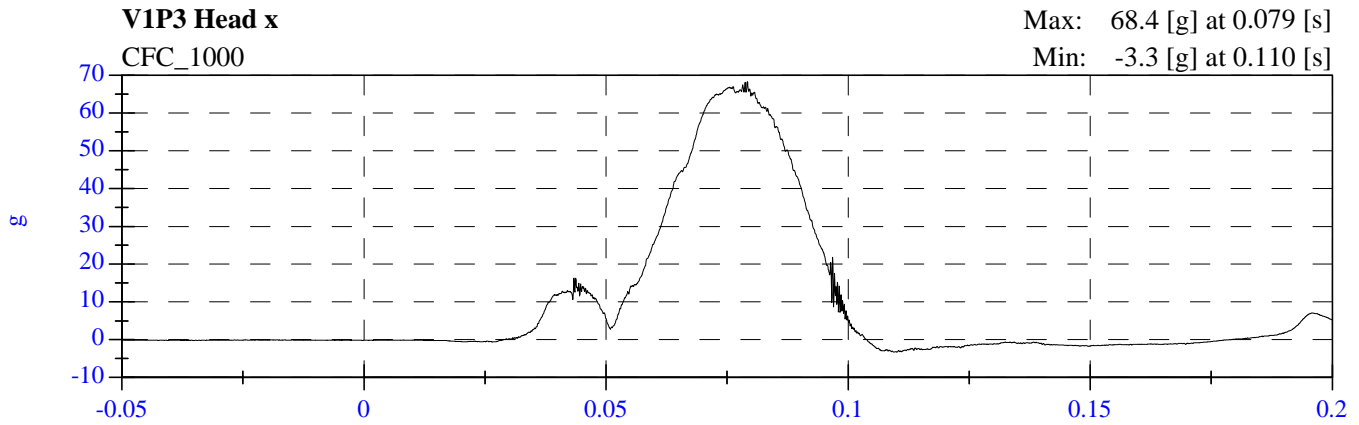

# 2007 NCAP Opt Test 1 2008 Ford Escape F80201 - June 28, 2007

**2007 NCAP Opt Test 1 2008 Ford Escape  
F80201 - June 28, 2007**