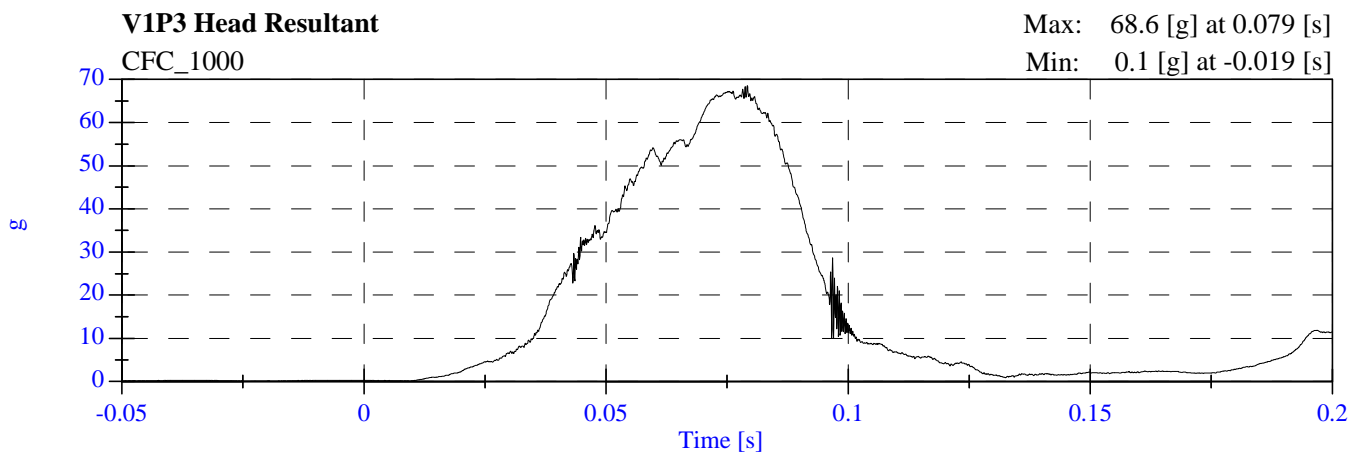

# 2007 NCAP Opt Test 1 2008 Ford Escape F80201 - June 28, 2007

**2007 NCAP Opt Test 1 2008 Ford Escape  
F80201 - June 28, 2007**