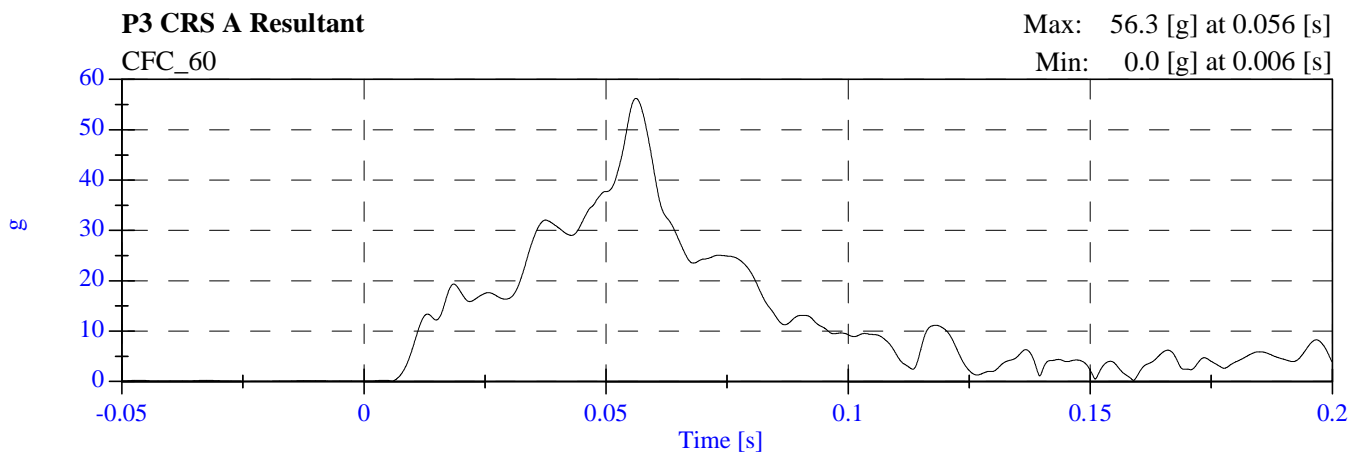

2007 NCAP Opt Test 1 2008 Ford Escape F80201 - June 28, 2007