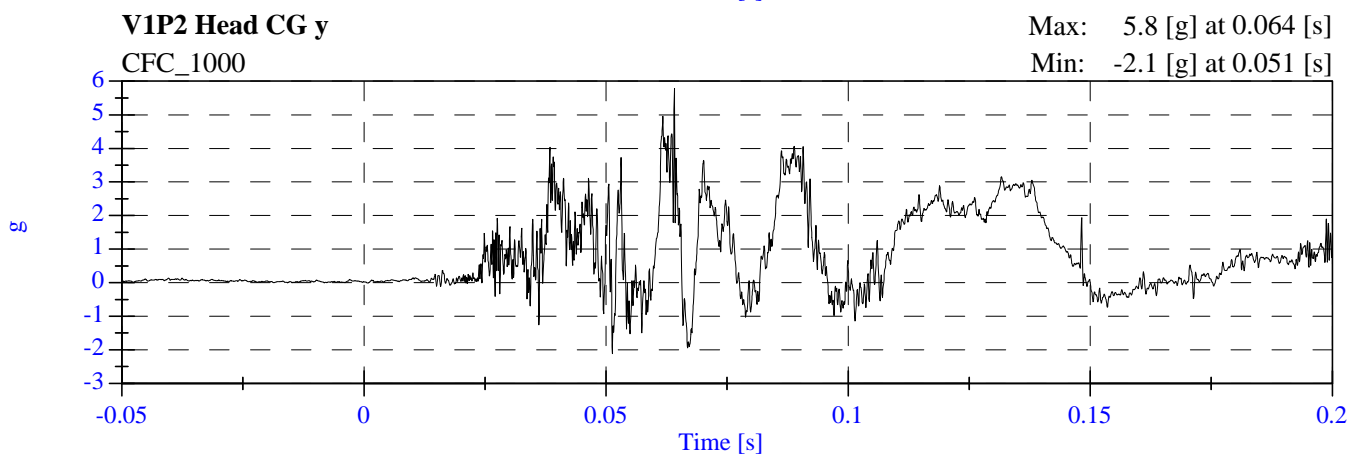

2007 NCAP Opt Test 1 2008 Ford Escape F80201 - June 28, 2007