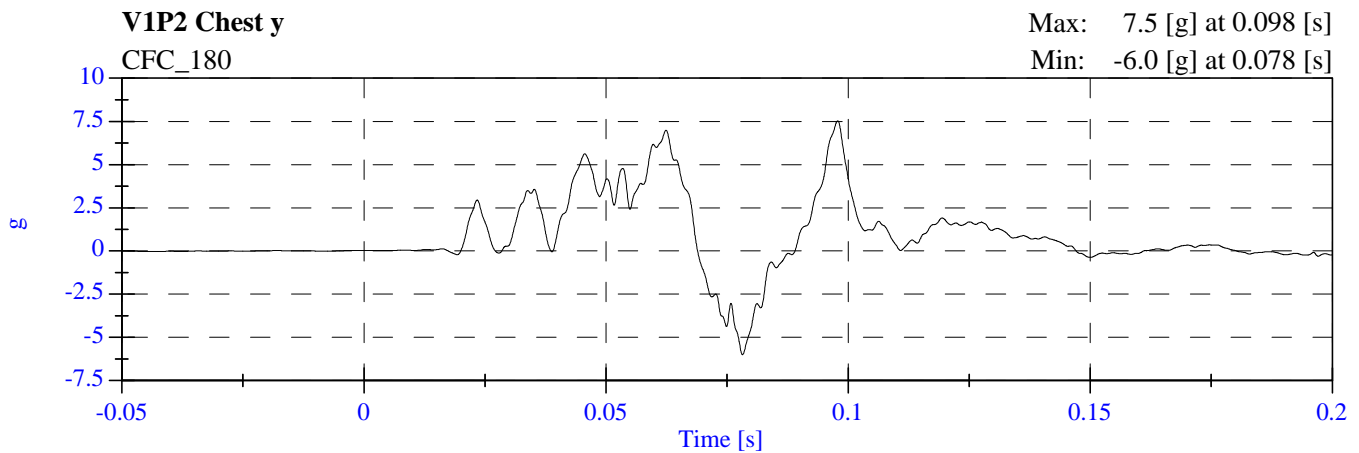

2007 NCAP Opt Test 1 2008 Ford Escape F80201 - June 28, 2007