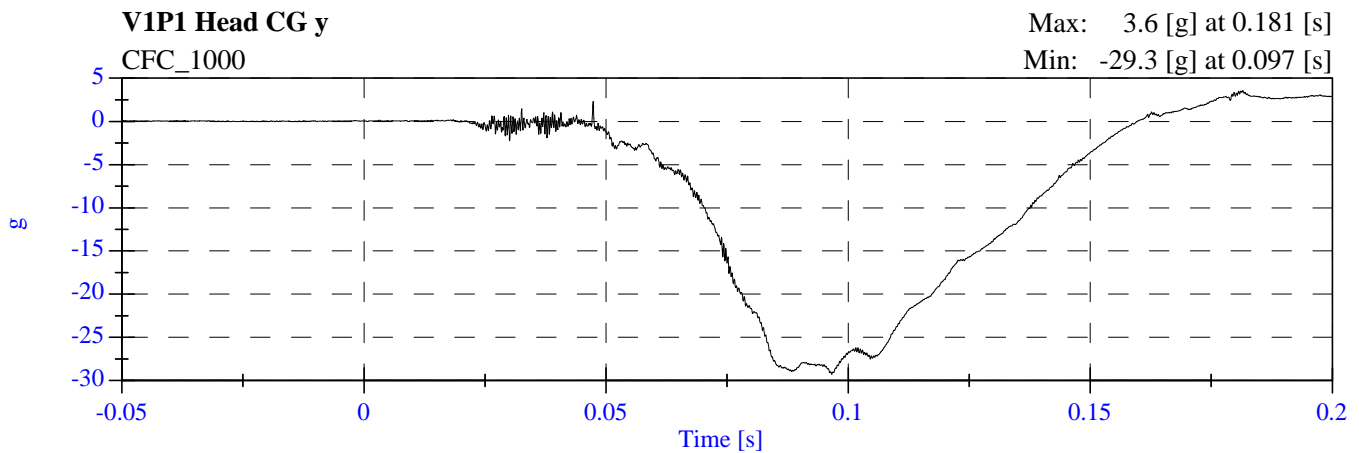

2007 NCAP Opt Test 1 2008 Ford Escape F80201 - June 28, 2007

2007 NCAP Opt Test 1 2008 Ford Escape F80201 - June 28, 2007

**2007 NCAP Opt Test 1 2008 Ford Escape
F80201 - June 28, 2007**

2007 NCAP Opt Test 1 2008 Ford Escape F80201 - June 28, 2007