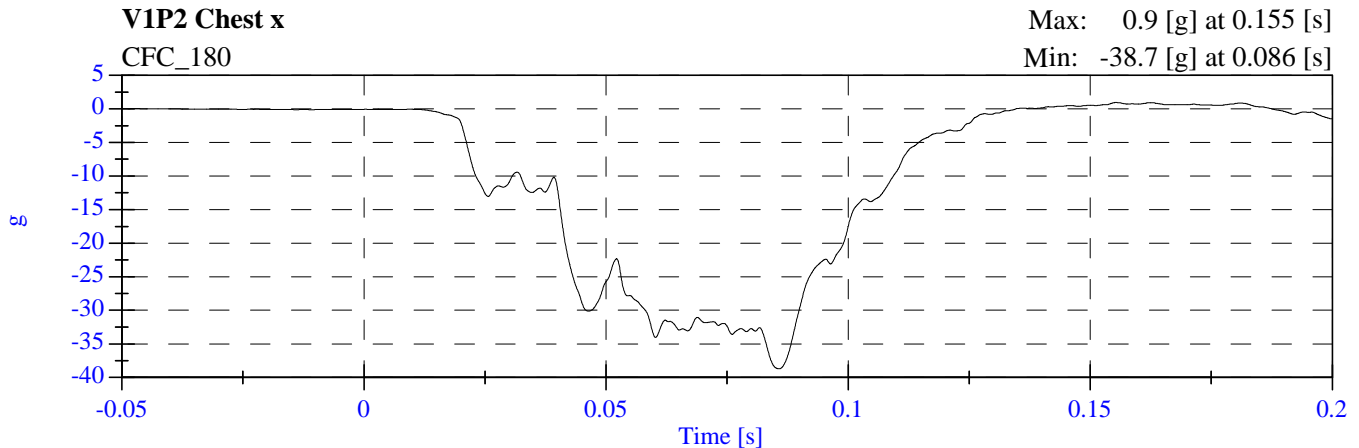

2007 NCAP Opt Test 1 2008 Ford Escape F80201 - June 28, 2007