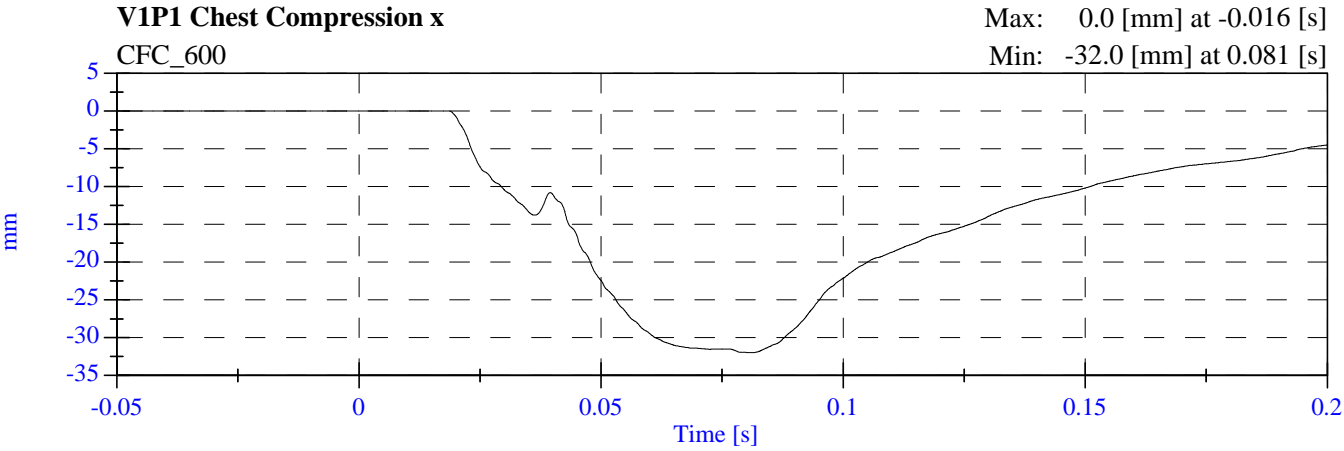

2007 NCAP Opt Test 1 2008 Ford Escape F80201 - June 28, 2007

2007 NCAP Opt Test 1 2008 Ford Escape F80201 - June 28, 2007

**2007 NCAP Opt Test 1 2008 Ford Escape
F80201 - June 28, 2007**

2007 NCAP Opt Test 1 2008 Ford Escape F80201 - June 28, 2007