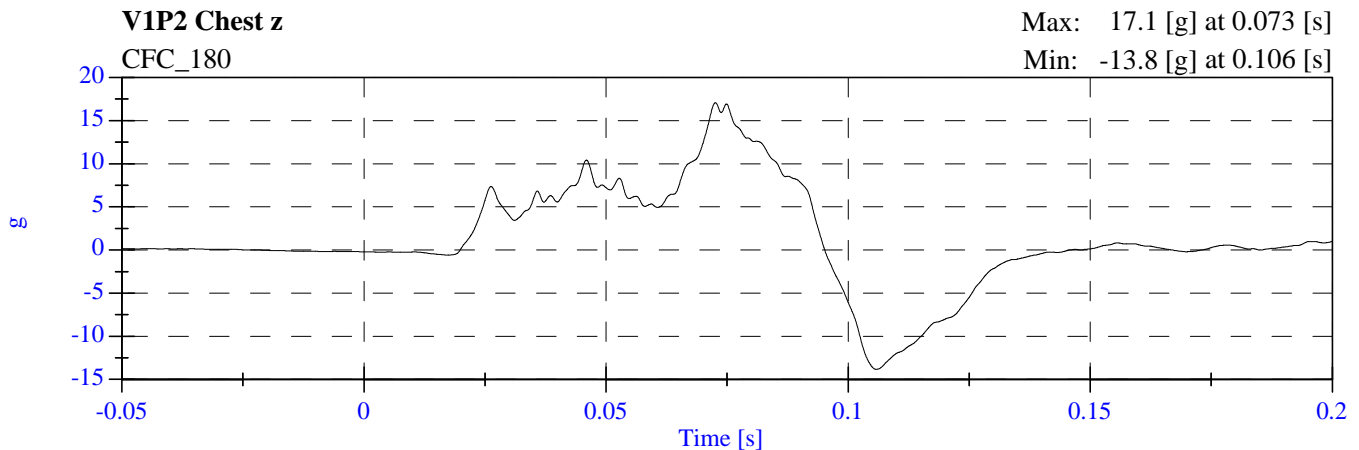

2007 NCAP Opt Test 1 2008 Ford Escape F80201 - June 28, 2007