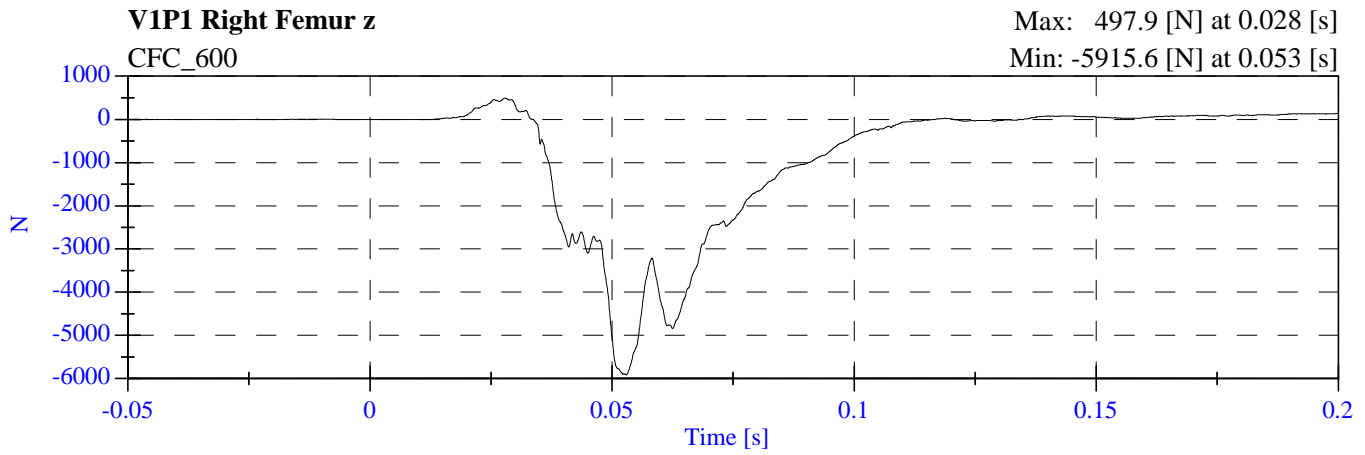

2007 NCAP Opt Test 1 2008 Ford Escape F80201 - June 28, 2007

2007 NCAP Opt Test 1 2008 Ford Escape F80201 - June 28, 2007

**2007 NCAP Opt Test 1 2008 Ford Escape
F80201 - June 28, 2007**

2007 NCAP Opt Test 1 2008 Ford Escape F80201 - June 28, 2007