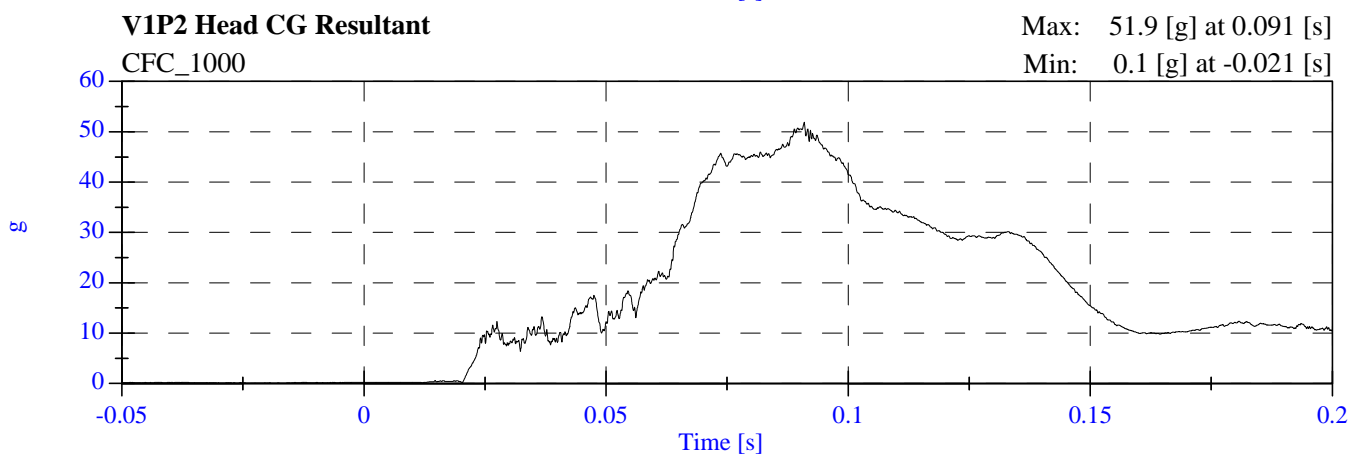

2007 NCAP Opt Test 1 2008 Ford Escape F80201 - June 28, 2007

2007 NCAP Opt Test 1 2008 Ford Escape F80201 - June 28, 2007

**2007 NCAP Opt Test 1 2008 Ford Escape
F80201 - June 28, 2007**

2007 NCAP Opt Test 1 2008 Ford Escape F80201 - June 28, 2007