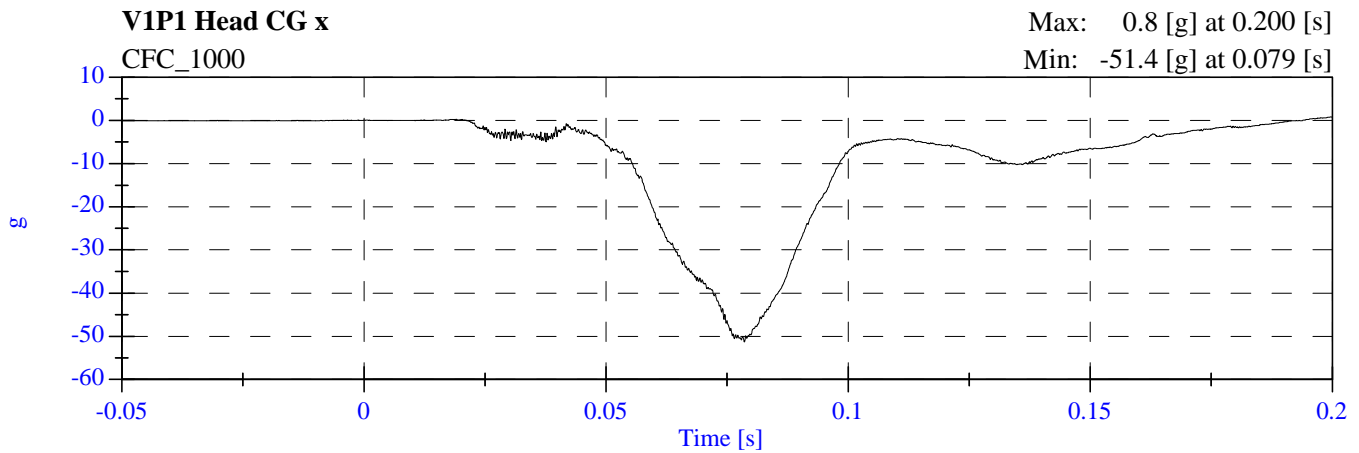

2007 NCAP Opt Test 1 2008 Ford Escape F80201 - June 28, 2007

2007 NCAP Opt Test 1 2008 Ford Escape F80201 - June 28, 2007

**2007 NCAP Opt Test 1 2008 Ford Escape
F80201 - June 28, 2007**

2007 NCAP Opt Test 1 2008 Ford Escape F80201 - June 28, 2007