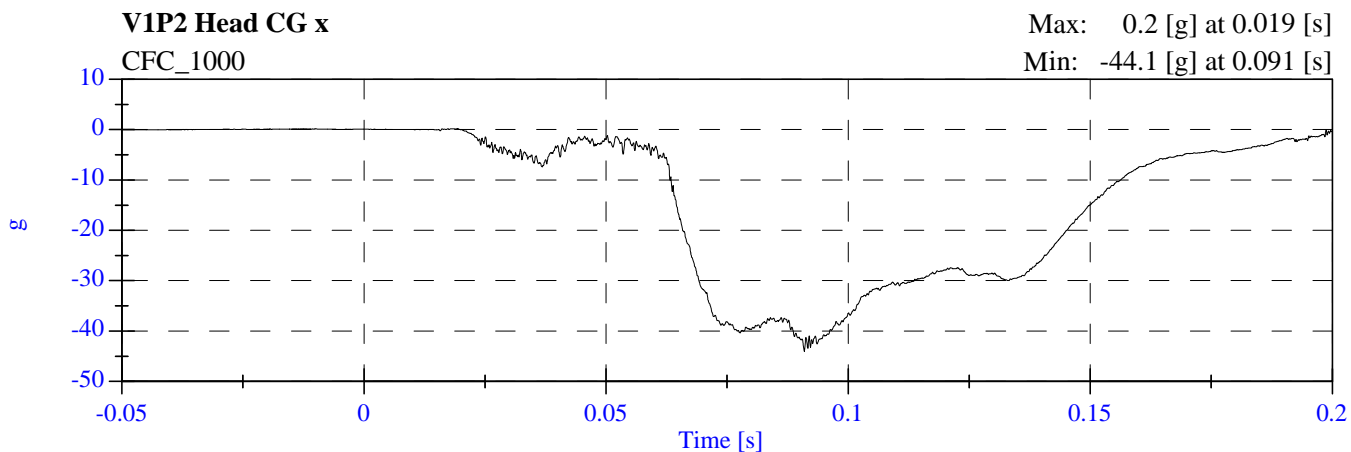

2007 NCAP Opt Test 1 2008 Ford Escape F80201 - June 28, 2007