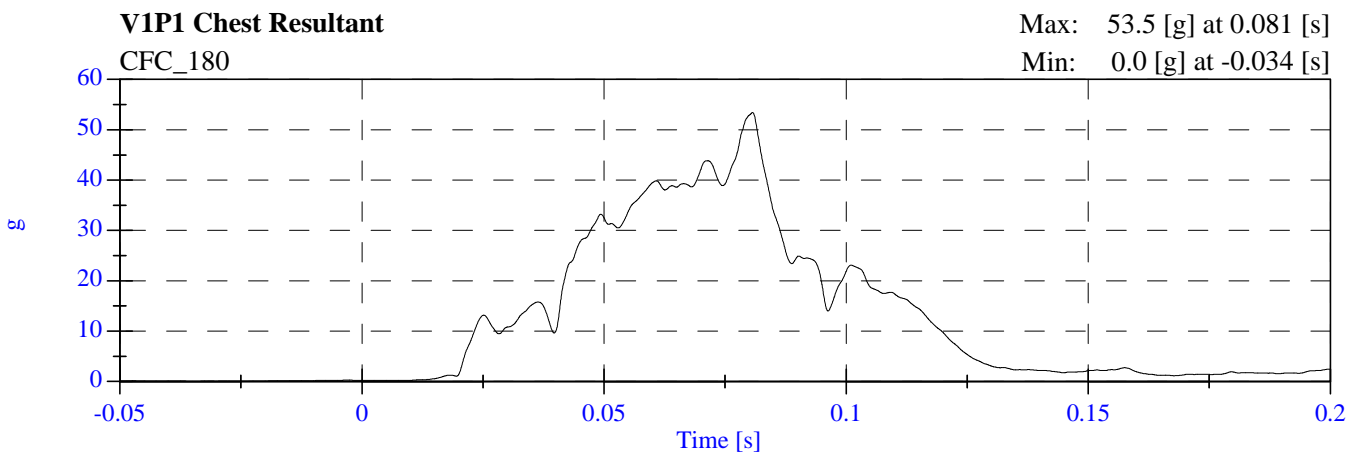

2007 NCAP Opt Test 1 2008 Ford Escape F80201 - June 28, 2007

2007 NCAP Opt Test 1 2008 Ford Escape F80201 - June 28, 2007

**2007 NCAP Opt Test 1 2008 Ford Escape
F80201 - June 28, 2007**

2007 NCAP Opt Test 1 2008 Ford Escape F80201 - June 28, 2007