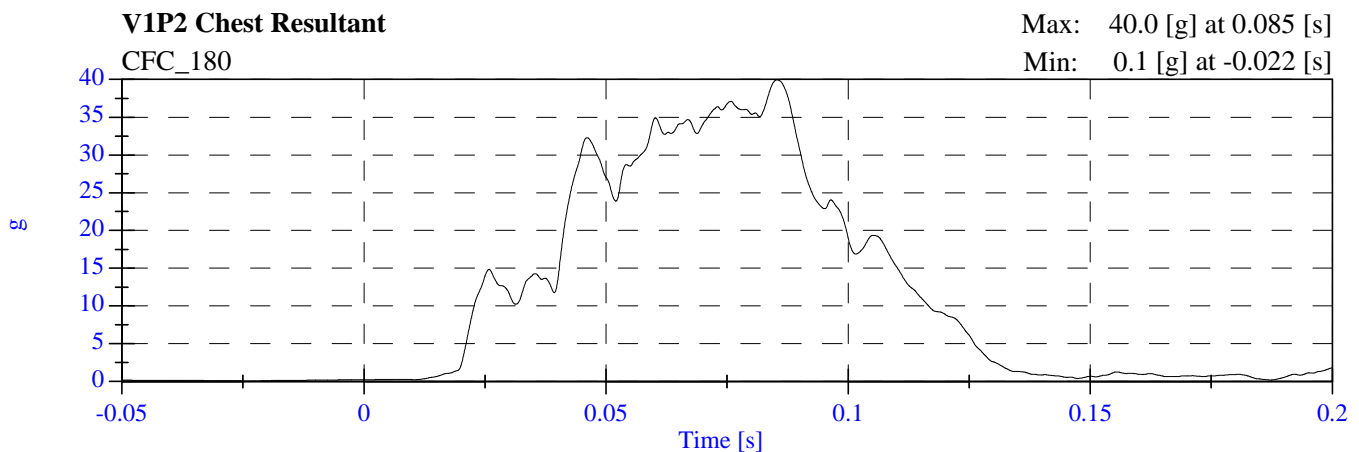

2007 NCAP Opt Test 1 2008 Ford Escape F80201 - June 28, 2007