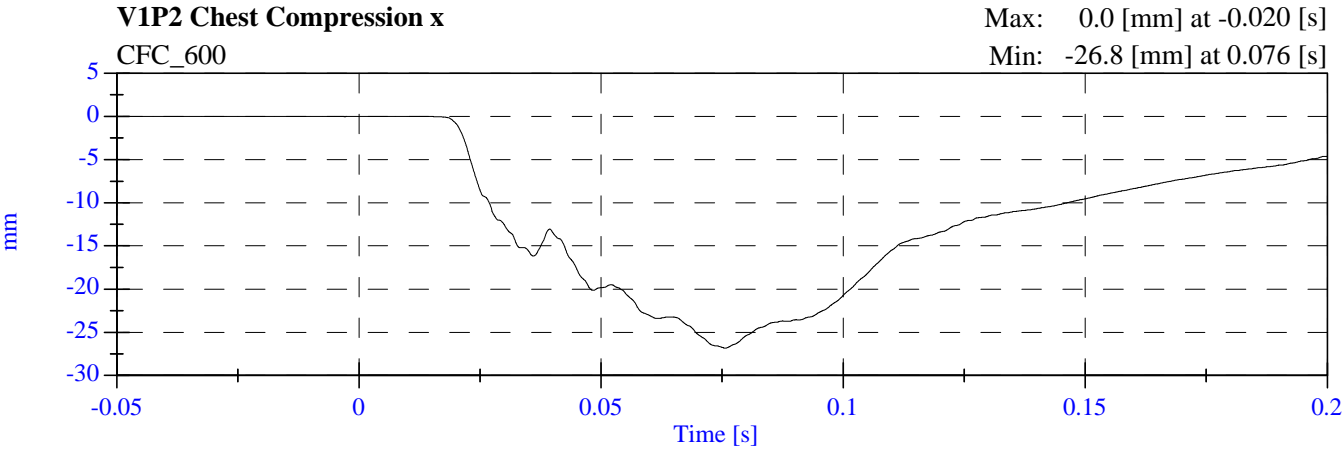

**2007 NCAP Opt Test 1 2008 Ford Escape
F80201 - June 28, 2007**