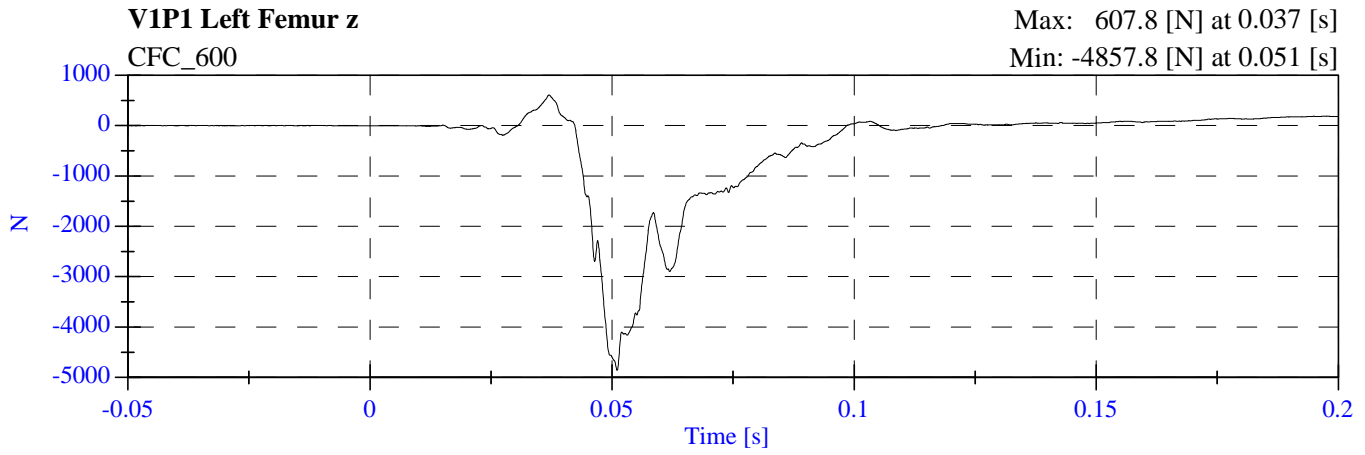

2007 NCAP Opt Test 1 2008 Ford Escape F80201 - June 28, 2007

2007 NCAP Opt Test 1 2008 Ford Escape F80201 - June 28, 2007

**2007 NCAP Opt Test 1 2008 Ford Escape
F80201 - June 28, 2007**

2007 NCAP Opt Test 1 2008 Ford Escape F80201 - June 28, 2007