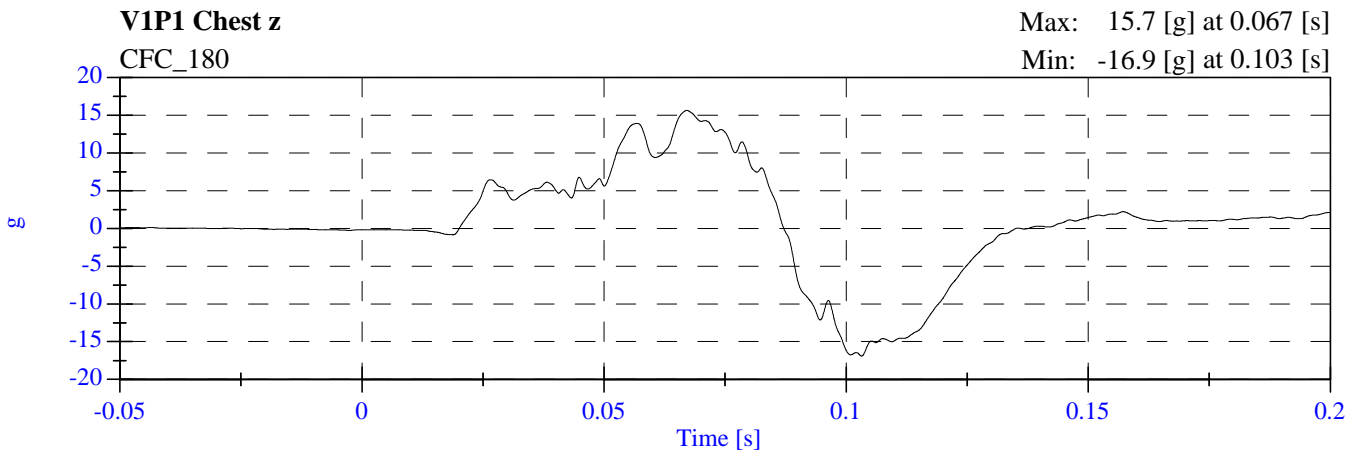

2007 NCAP Opt Test 1 2008 Ford Escape F80201 - June 28, 2007

2007 NCAP Opt Test 1 2008 Ford Escape F80201 - June 28, 2007

**2007 NCAP Opt Test 1 2008 Ford Escape
F80201 - June 28, 2007**

2007 NCAP Opt Test 1 2008 Ford Escape F80201 - June 28, 2007