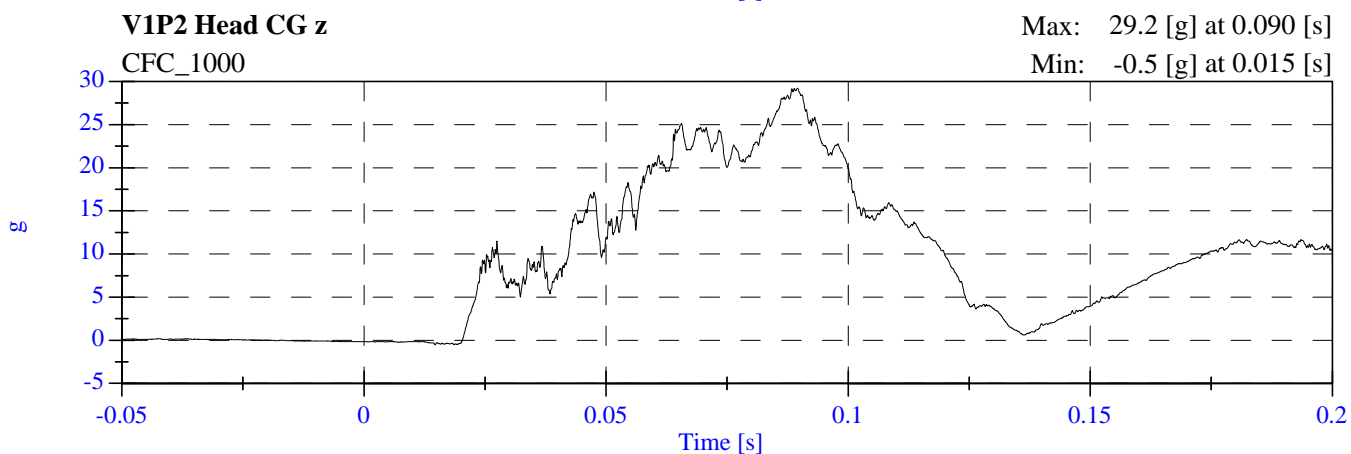

2007 NCAP Opt Test 1 2008 Ford Escape F80201 - June 28, 2007