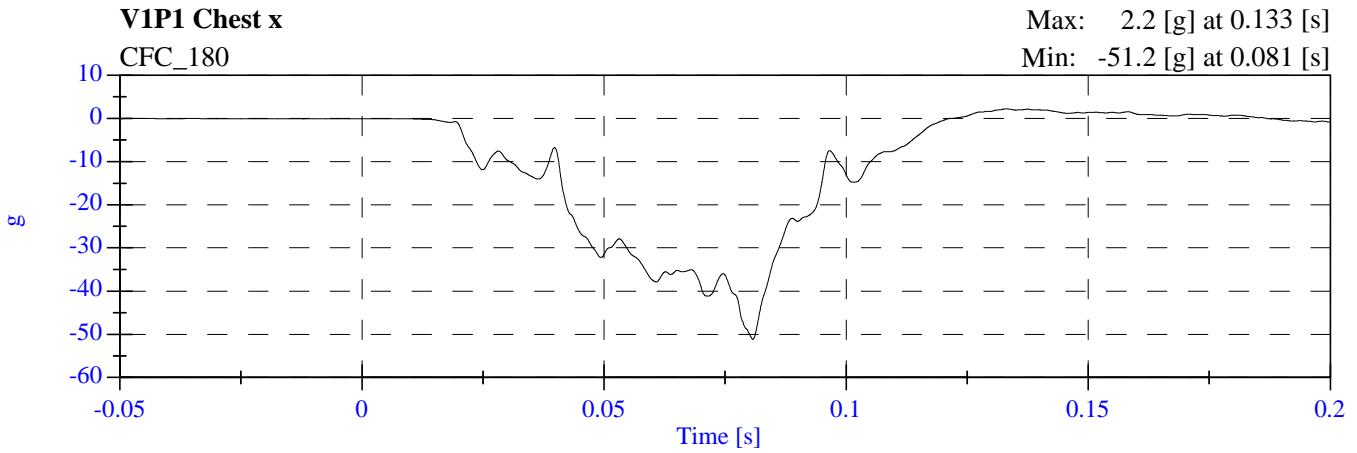

2007 NCAP Opt Test 1 2008 Ford Escape F80201 - June 28, 2007

2007 NCAP Opt Test 1 2008 Ford Escape F80201 - June 28, 2007

**2007 NCAP Opt Test 1 2008 Ford Escape
F80201 - June 28, 2007**

2007 NCAP Opt Test 1 2008 Ford Escape F80201 - June 28, 2007