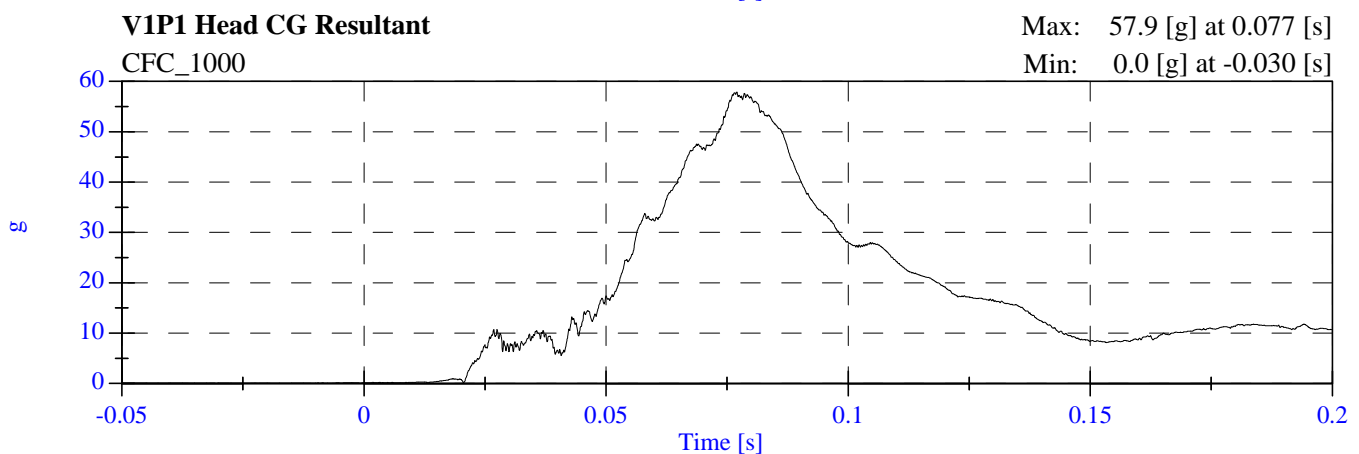

2007 NCAP Opt Test 1 2008 Ford Escape F80201 - June 28, 2007

2007 NCAP Opt Test 1 2008 Ford Escape F80201 - June 28, 2007

**2007 NCAP Opt Test 1 2008 Ford Escape
F80201 - June 28, 2007**

2007 NCAP Opt Test 1 2008 Ford Escape F80201 - June 28, 2007