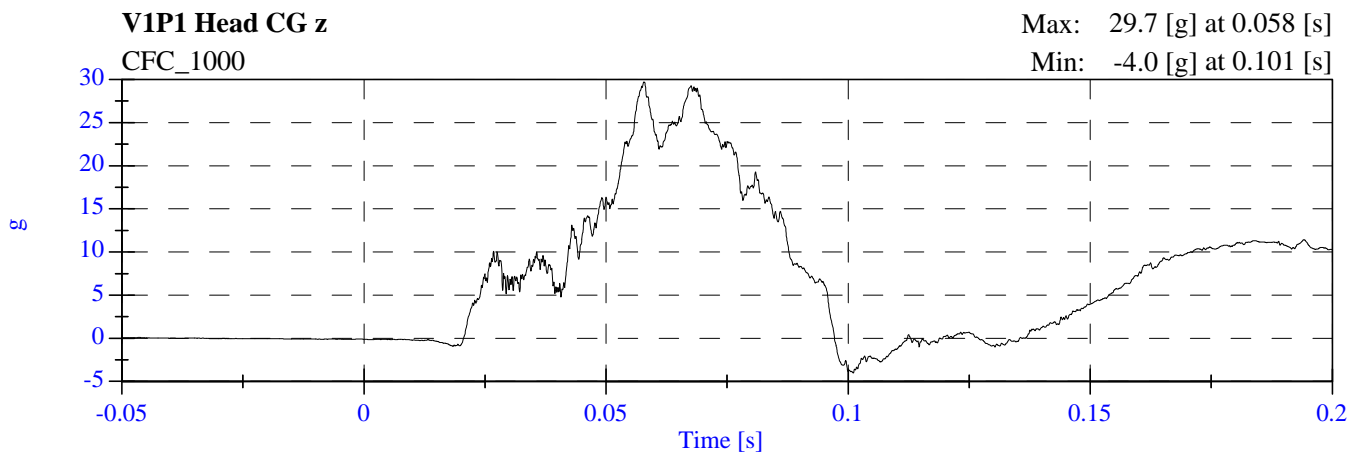

2007 NCAP Opt Test 1 2008 Ford Escape F80201 - June 28, 2007

2007 NCAP Opt Test 1 2008 Ford Escape F80201 - June 28, 2007

**2007 NCAP Opt Test 1 2008 Ford Escape
F80201 - June 28, 2007**

2007 NCAP Opt Test 1 2008 Ford Escape F80201 - June 28, 2007