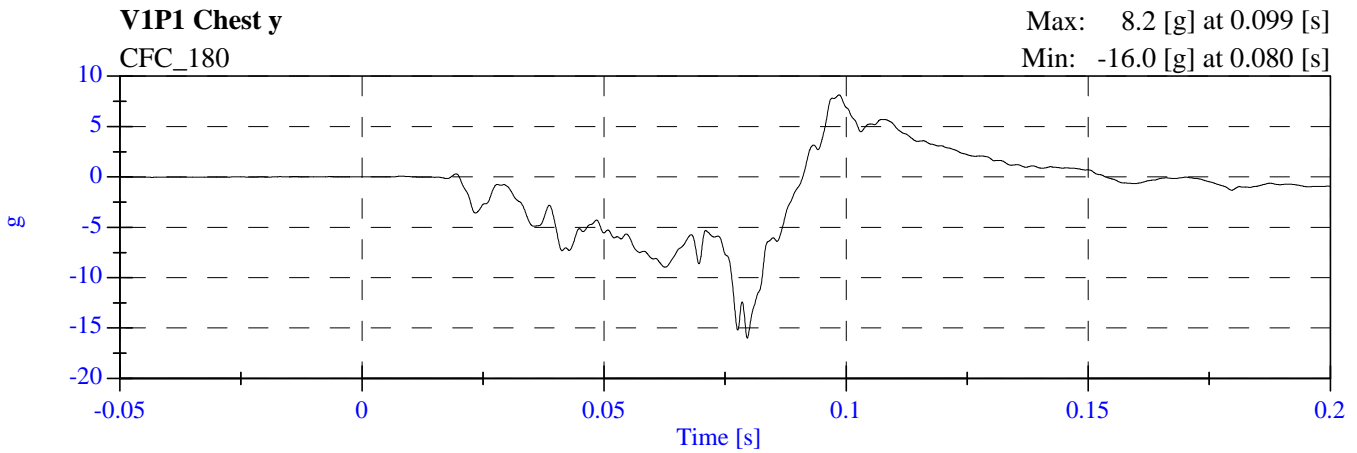

2007 NCAP Opt Test 1 2008 Ford Escape F80201 - June 28, 2007

2007 NCAP Opt Test 1 2008 Ford Escape F80201 - June 28, 2007

**2007 NCAP Opt Test 1 2008 Ford Escape
F80201 - June 28, 2007**

2007 NCAP Opt Test 1 2008 Ford Escape F80201 - June 28, 2007